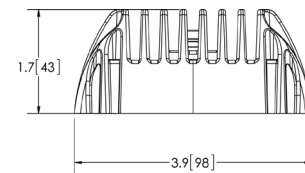

Models

PART NO.	VOLTAGE	AMPS	RAW LUMENS	EFFECTIVE LUMENS	TYPE
EW2491	12-24	1.2	550	450	Flood
EW2490	12-24	1.2	550	500	Spot

Features and Benefits

- Five 3-watt LEDs
- 12-24 VDC
- Compact design
- Aluminum heatsink housing
- Polycarbonate lens
- Steel mounting bracket

Dimensions

Beam Pattern