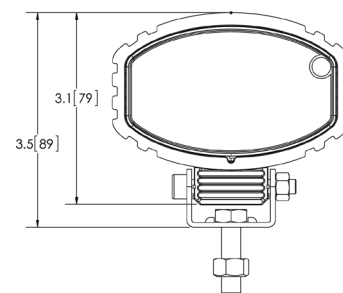

WORKLAMPS

EW2490 SERIES

Oval LED

These compact oval worklamps offer the latest technology and very brightest white light for your application. Available in spot and flood beam patterns these unobtrusive worklamps provide extremely high light intensity despite their small size. These LED models offer over 80,000 hours of maintenance free life expectancy coupled with extremely low amp draw.

Models

PART NO.	VOLTAGE	AMPS	RAW LUMENS	EFFECTIVE LUMENS	TYPE
EW2491	12-24	1.2	550	450	Flood
EW2490	12-24	1.2	550	500	Spot

Features and Benefits

- Five 3-watt LEDs
- 12-24 VDC
- Compact design
- Aluminum heatsink housing
- Polycarbonate lens
- Steel mounting bracket

Dimensions

Beam Pattern