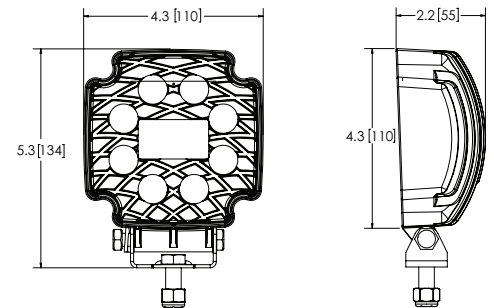

WORKLAMPS

EW2102 SERIES - EQUINOX™ Square LED

With a modern housing shape and exclusive ECCO grille recessed in the lens, Equinox is a distinctive universal worklamp that shines brightly in any work environment. The EW2102 model also features the Lo-Glo®, an illuminated ECCO logo that provides both a modern look and offers additional safety as an obstruction marker light. Featuring aluminium housing, IP67 protection rating, the EW2102 has the added benefits of a UV hardcoated lens and a moisture wicking vent for superior environmental protection.

Models

PART NO.	VOLTAGE	AMPS	RAW LUMENS	EFFECTIVE LUMENS	TYPE
EW2102	12-24	2.6	2000	1600	Flood

Features and Benefits

- Eight 3-watt LEDs
- ECCO Lo-Glo® obstruction marker light
- Polycarbonate UV hardcoated lens
- Aluminium heatsink housing
- Moisture wicking vent
- Zinc plated steel mounting bracket

Dimensions

Beam Pattern