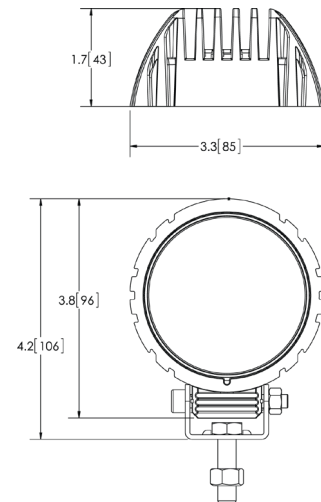

WORKLAMPS

EW2480 SERIES

Round LED

These compact round worklamps offer the latest technology and very brightest white light for your application. Available in spot and flood beam patterns these unobtrusive worklamps provide extremely high light intensity despite their small size. These LED models offer over 80,000 hours of maintenance free life expectancy coupled with extremely low amp draw.

Models

PART NO.	VOLTAGE	AMPS	RAW LUMENS	EFFECTIVE LUMENS	TYPE
EW2481	12-24	1.2	600	600	Flood
EW2480	12-24	1.2	550	500	Spot

Features and Benefits

- Five 3-watt LEDs
- 12-24 VDC
- Compact design
- Aluminum heatsink housing
- Polycarbonate lens
- Steel mounting bracket

Dimensions

Beam Pattern