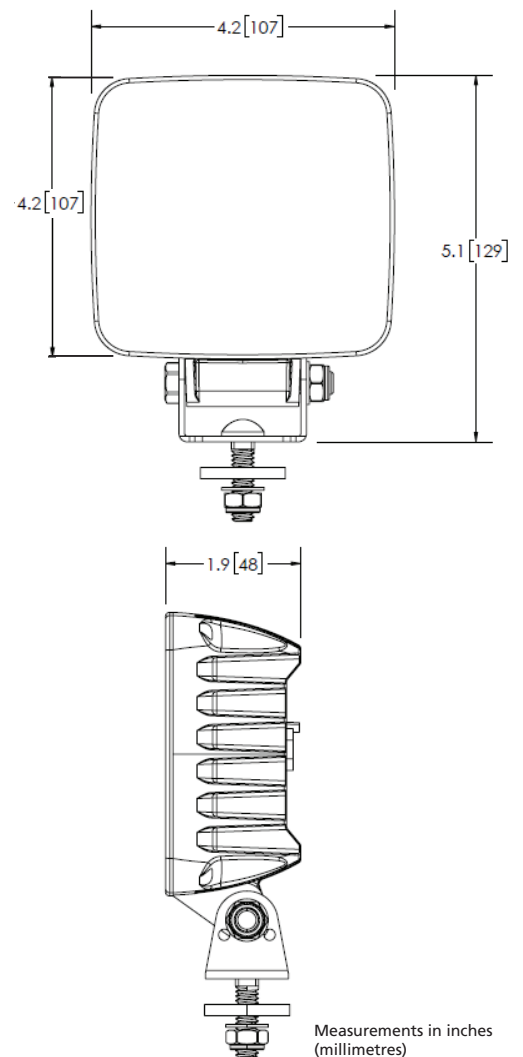

WORKLAMPS

EW2520

Twenty-Four 1.5-Watt LEDs

The EW2520 worklamp offers the latest technology and the very brightest white light for your application. EMC compliant with extremely bright light in a compact design make this worklamp perfect for a variety of applications. This LED model offers over 80,000 hours of maintenance-free life expectancy coupled with low amp draw and a built-in vent to prevent fogging.

Models

PART NO.	VDC	TYPE	LUMENS (RAW / EFFECTIVE)	AMPS
EW2520	12-24	Flood	3,125 / 2,380	2.1

Design Features

- Includes Deutsch DT04-2P 2 position built-in connector receptacle housing on light. Mates with Deutsch DT06-2S 2 position plug (provided in the box with light)
- Built-in vent
- Heavy-duty mount
- Rugged housing
- Multi-surface TIR polycarbonate lens
- Temperature range: -40°F to 149°F (-40°C to 65°C)