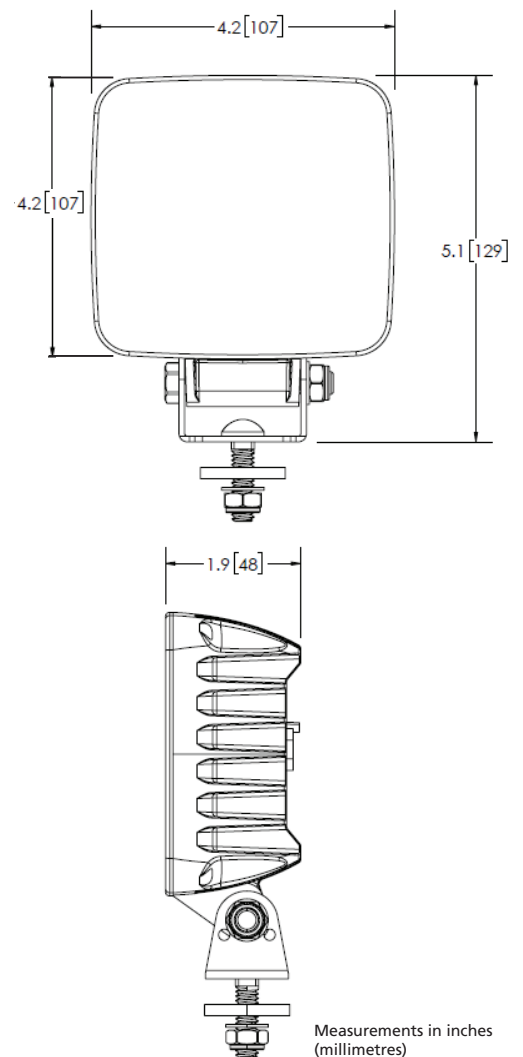

WORKLAMPS

EW2520

Twenty-Four 1-Watt LEDs

The EW2520 worklamp offers the latest technology and the very brightest white light for your application. EMC compliant with extremely bright light in a compact design make this worklamp perfect for a variety of applications. This LED model offers over 50,000 hours of maintenance-free life expectancy coupled with low amp draw and a built-in vent to prevent fogging.

Models

PART NO.	VDC	TYPE	LUMENS (RAW / EFFECTIVE)	AMPS
EW2520	12-24	Flood	2,800 / 2,380	1.8

Design Features

- Includes Deutsch DT04-2P 2 position built-in connector receptacle housing on light. Mates with Deutsch DT06-2S 2 position plug (provided in the box with light)
- Built-in vent
- Heavy-duty mount
- Rugged housing
- Multi-surface TIR polycarbonate lens
- Temperature range: -40°F to 140°F (-40°C to 60°C)