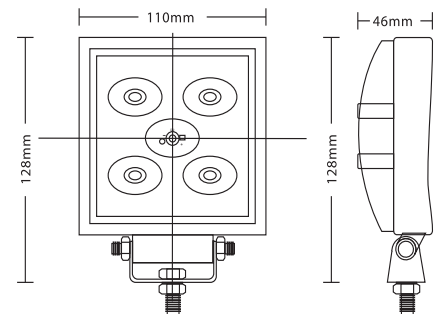

WORKLAMPS

E92029-HV Series Square LED

The E92029-HV Series worklamp offers the latest technology, 12-80V and the very brightest white light for your application. This LED model offers over 80,000 hours of maintenance free life expectancy coupled with extremely low amp draw. Strong and durable with a die-cast aluminium housing with PMMA lens and IP67 rated.

Models

PART NO.	VOLTAGE	AMPS	RAW LUMENS	EFFECTIVE LUMENS	TYPE
E92029-HV	12-80	1.2	900	850	Flood

Features and Benefits

- Five 3-watt LEDs
- Aluminium heatsink housing
- Steel mounting bracket

Dimensions

Beam Pattern