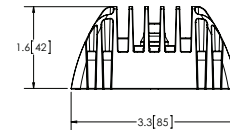

Models

PART NO.	VOLTAGE	AMPS	RAW LUMENS	EFFECTIVE LUMENS	TYPE
EW2471	12-24	1.2	550	500	Flood
EW2470	12-24	1.2	600	550	Spot

Features and Benefits

- Five 3-watt LEDs
- 12-24 VDC
- Compact design
- Aluminium heatsink housing
- Polycarbonate lens
- Steel mounting bracket

Dimensions

Beam Pattern