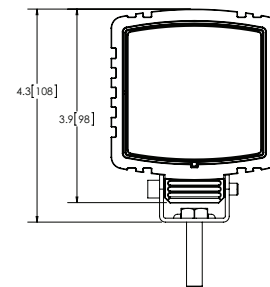

EW2470

EW2471

WORKLAMPS

EW2470 Series Square LED Worklamp

These compact worklamps offer the latest technology and very brightest white light for your application. Available in spot and flood beam patterns these unobtrusive worklamps provide extremely high light intensity despite their small size. These LED models offer over 80,000 hours of maintenance free life expectancy coupled with extremely low amp draw.

Models

PART NO.	VOLTAGE	AMPS	RAW LUMENS	EFFECTIVE LUMENS	TYPE
EW2471	12-24	1.2	550	500	Flood
EW2470	12-24	1.2	600	550	Spot

Features and Benefits

- Five 3-watt LEDs
- 12-24 VDC
- Compact design
- Aluminium heatsink housing
- Polycarbonate lens
- Steel mounting bracket

Dimensions

Beam Pattern