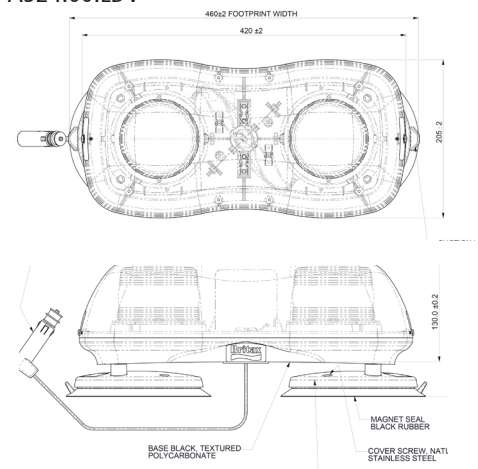

MINIBARS

A520 Series R65 LED Minibar

The A520 Series is a popular R65 LED Minibar available in 1 Bolt or Magnetic mounting options. Suitable for a wide range of applications including vans, trucks, agricultural & construction machines.

Models

PART NO.	COLOUR	VOLTAGE	FLASH	AMPS	MOUNT
A521.00.LDV	Amber	12-24	Double Flash	4.0	1 Bolt
A524.00.LDV	Amber	12-24	Double Flash	4.0	Magnetic

Features and Benefits

- 1 Bolt or Magnetic versions available
- High intensity LED modules
- Choice of Single or Double Flash
- Cigarette plug with on/off and flash pattern selection switch (magnetic)
- Polycarbonate base
- Reverse polarity protected
- Temperature Range: -30°C to +50°C

Dimensions

A524.00.LDV

A521.00.LDV