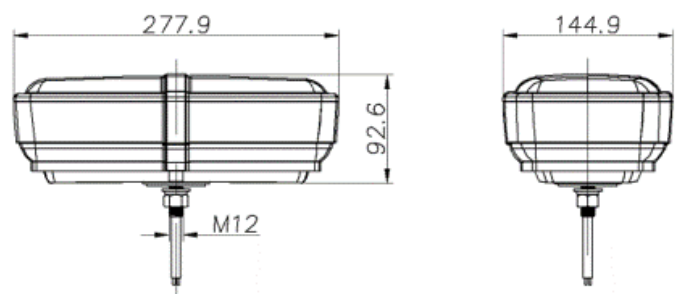

MINIBARS

A100 SERIES Low Profile Minibar

The A100 Series is a low-profile Minibar with a clear lens and high-performance amber LEDs. Available with single-bolt or magnetic mount options. It offers a variety of dynamic flash patterns and minimal power consumption.

Models

PART NO.	COLOURS	MOUNT	VDC
A100.00.LDV	Amber	Magnetic	12/24
A101.00.LDV	Amber	1 Bolt	12/24

Dimensions

Features and Benefits

- IP67 & IP69K rated
- R10 and R65 approved
- Updated LED modules
- Redesigned housing

Flash Patterns (12)

- Single flash (pass ECE R65) - 480ms
- Double flash (pass ECE R65) - 480ms
- Triple+cycle flash (pattern in original version) - 3875ms
- Triple flash - 480ms
- Quadruple flash - 480ms
- Single left+single right flash - 480ms
- Double left+double right flash - 960ms
- Single+triple flash - 960ms
- Double+quadruple flash - 960ms
- Single+double+triple flash - 1440ms
- Single+triple+quintuple flash - 1440ms
- Strobe - 100ms