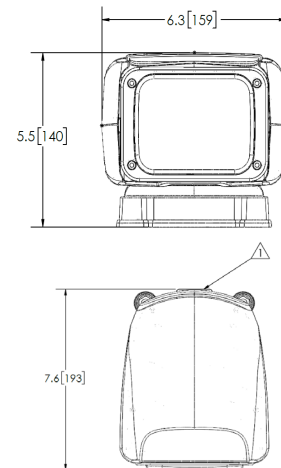

The EW3000/3001 offers 360-degree rotation and a 90 degree tilt range, with patent pending reflective optics. ASA resin housing makes the EW3000/3001 corrosion, UV and impact resistant.

Models

PART NO.	VOLTAGE	AMPS	BEAM DISTANCE	RAW LUMENS	CANDELAS	TILT RANGE	COLOR
EW3000	12-24	1.7	2,050 ft	1750	88,000	90°	Black
EW3001	12-24	1.7	2,050 ft	1750	88,000	90°	White

Features and Benefits

- Six 5-watt LEDs
- Permanent or magnetic mount available
- Aluminum heatsink light head
- Polycarbonate housing

Dimensions

ISOLUX (6 LED)

Replacement Parts & Accessories

Description	Part No.
Replacement Remote	ER3010