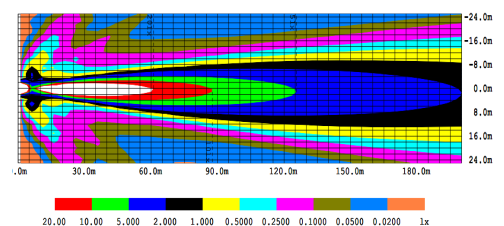

ISOLUX (6 LED)

Replacement Parts & Accessories

Description	Part No.
Replacement Remote	ER3010