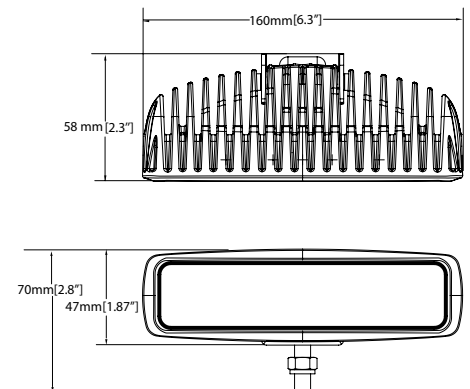

Models

PART NO.	TYPE	RAW LUMENS	ILLUMINATION
EW2441	Flood	720	<input type="checkbox"/>
EW2440	Spot	800	<input type="checkbox"/>

Features and Benefits

- 12-24 VDC, 1.2 Amps
- Six 3-watt LEDs
- Compact design
- Aluminum heatsink housing
- Polycarbonate lens
- Choice of flood and spot optics for different application requirements
- 80,000 hours lifetime, low amp draw