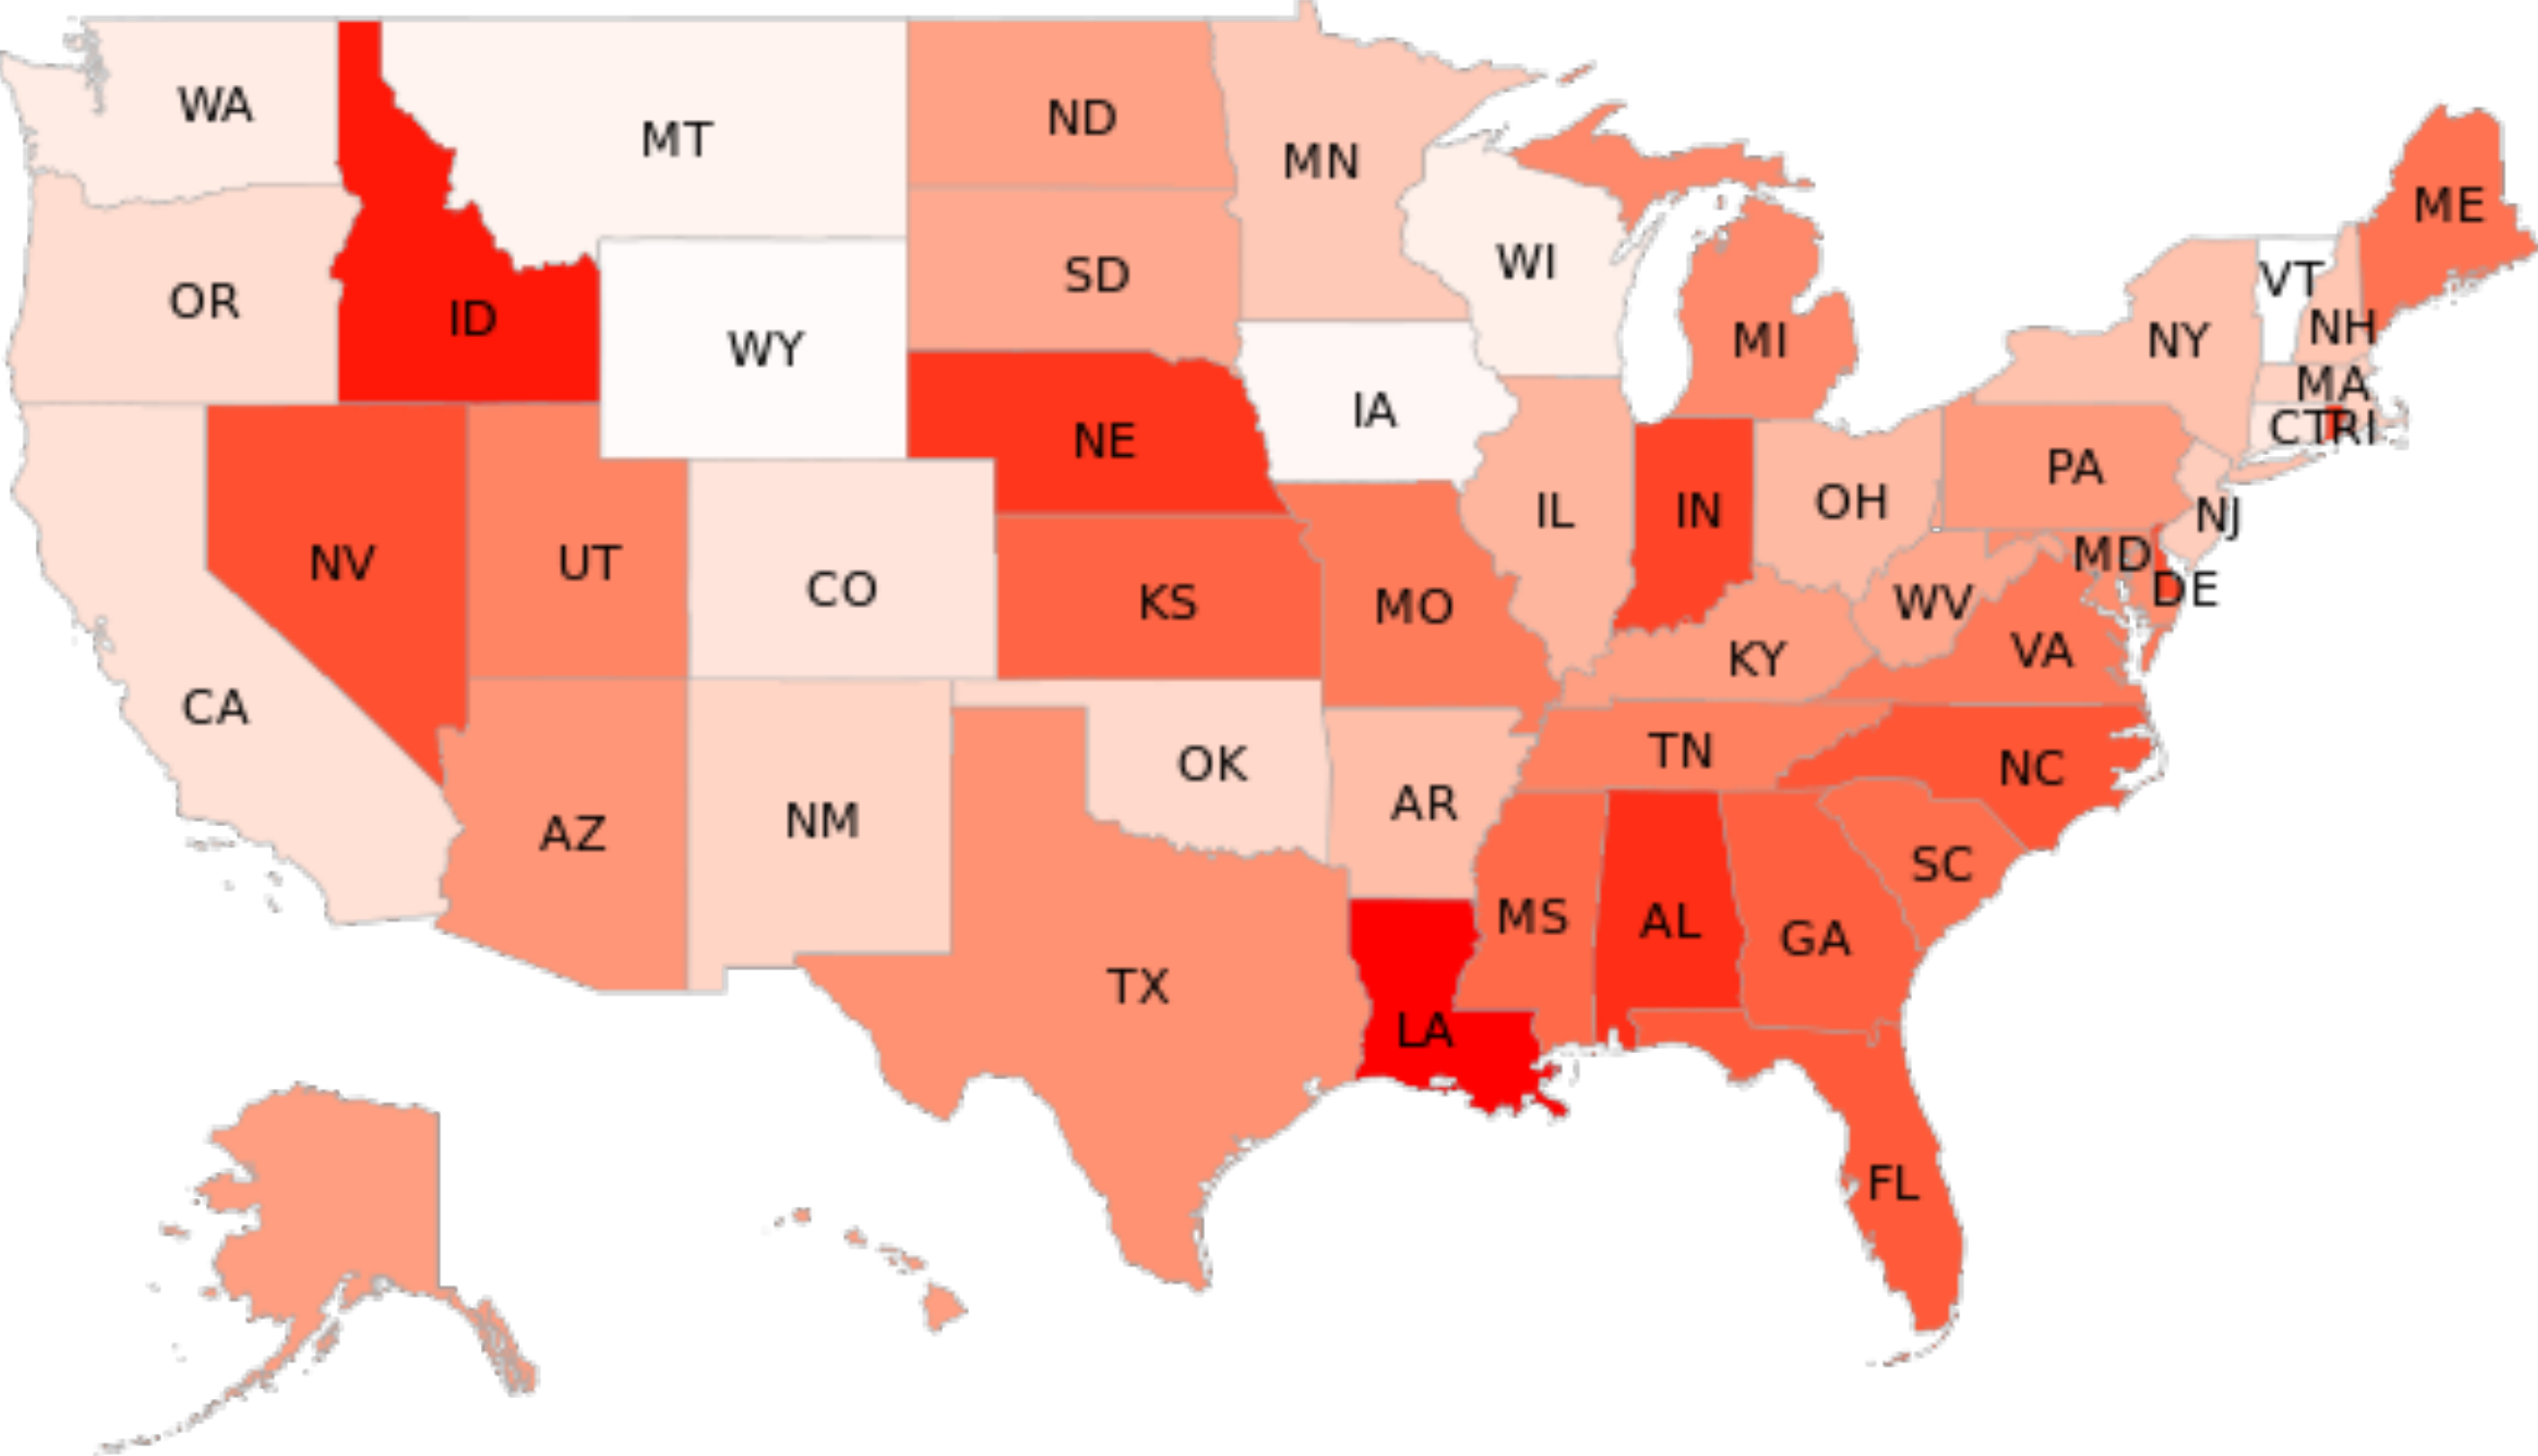

# US States ranked by crisis related to Depression/Sadness

1-LA	18-MO	35-NY
2-ID	19-TN	36-NH
3-PR	20-UT	37-MN
4-AL	21-MI	38-NJ
5-NE	22-MD	39-MA
6-RI	23-TX	40-NM
7-IN	24-AZ	41-OK
8-DE	25-PA	42-OR
9-NV	26-KY	43-CA
10-NC	27-ND	44-CO
11-FL	28-WV	45-CT
12-GA	29-SD	46-WA
13-KS	30-AK	47-WI
14-MS	31-HI	48-MT
15-SC	32-IL	49-IA
16-ME	33-OH	50-WY
17-VA	34-AR	51-VT