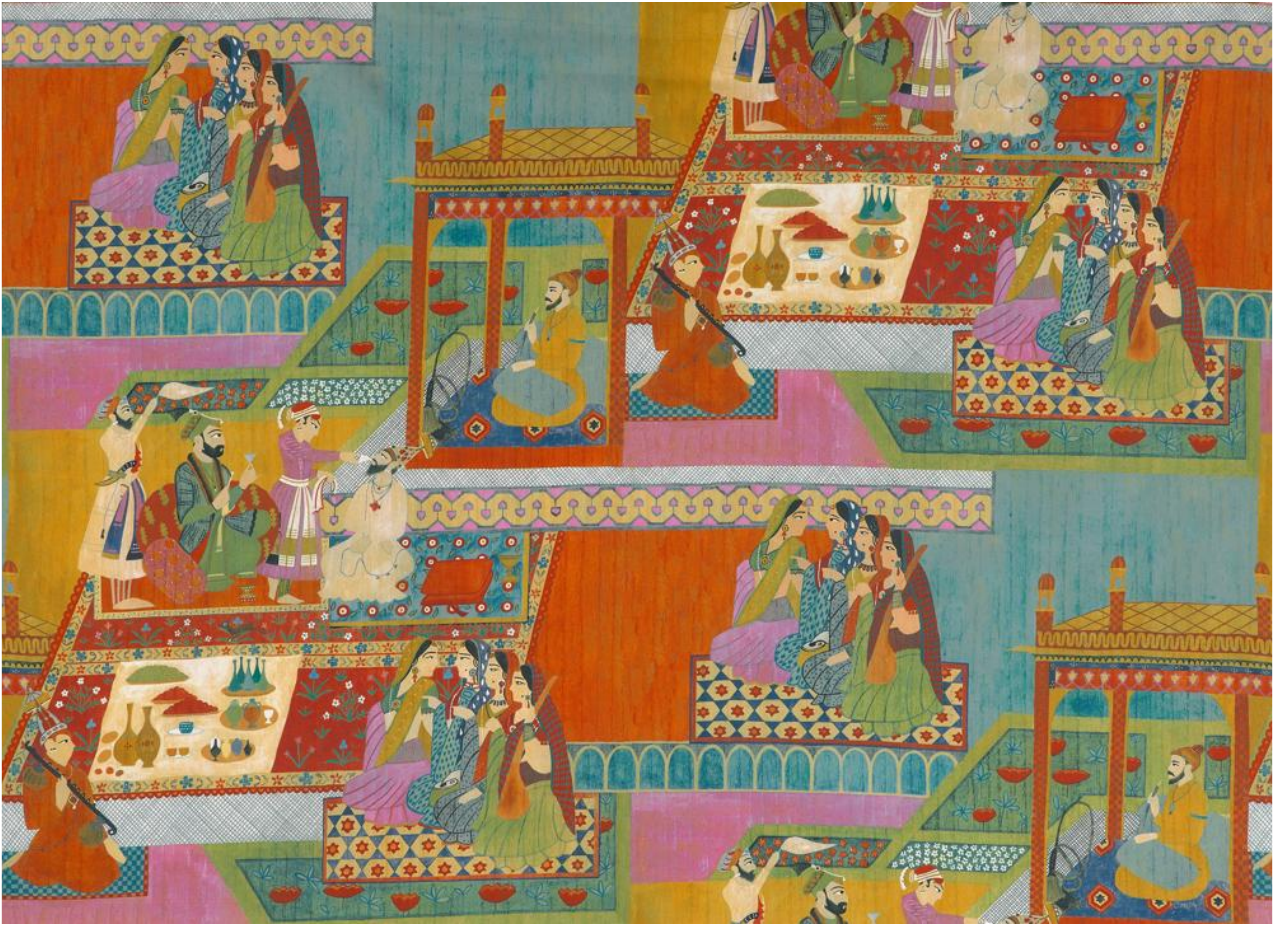

96 cm

140 cm

KANPUR

90204J/673

Type
Printed satin

Width
140 cm

Composition
100% Cotton

Use
Normal • 18 000 T

Repeat
96 cm

Note
—

Colors
1

Weight
265/280 gr

Care

1 Paprika