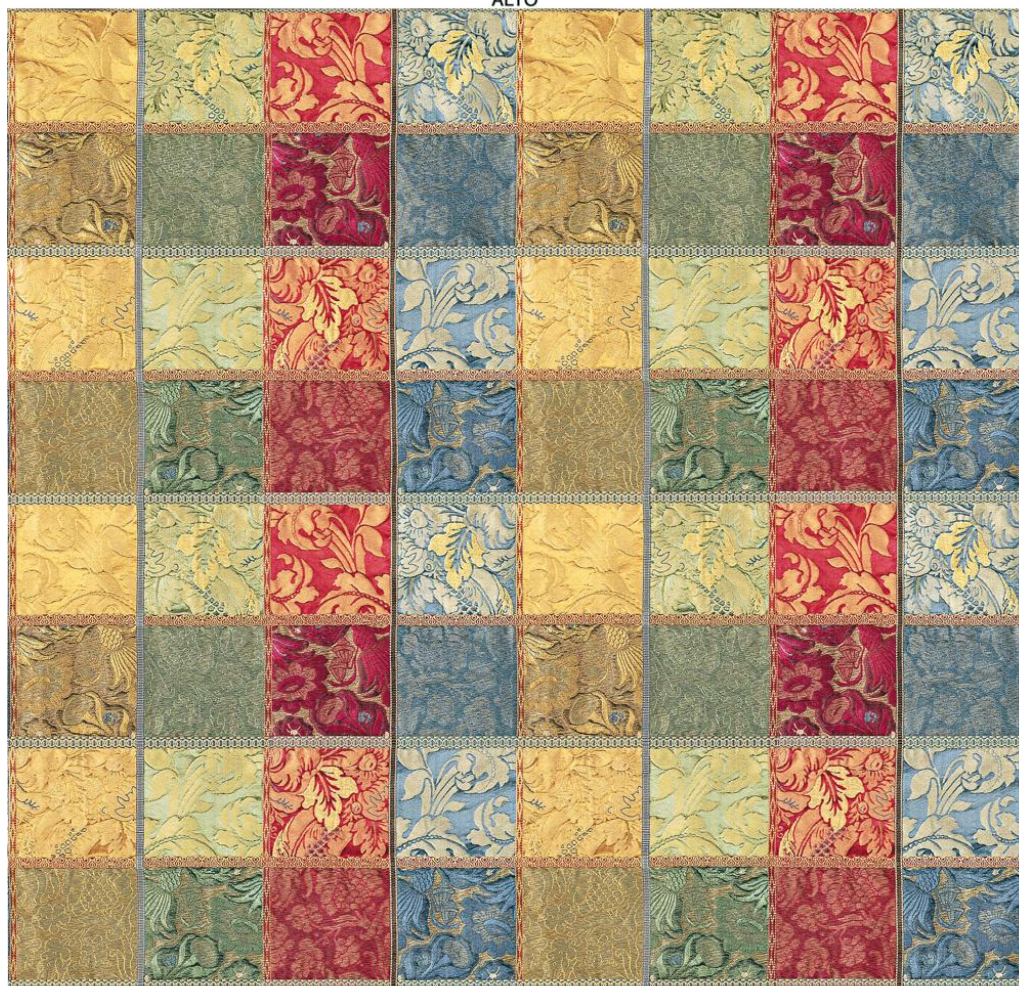

ALTO

BASSO

← 130 cm →

↑ 65 cm ↓

MIRABILIS

6338/2

Type

DamasBrocatelle

Use

Light • 1 500 T

Colors

1

Width

130 cm

Repeat

65 cm

Weight

370 gr

Composition

50% Viscose, 30% Cotton, 10%
Natural slik, 10% Linnen

Note

Fabric sold by full repeats only

Care

1 Multicolor