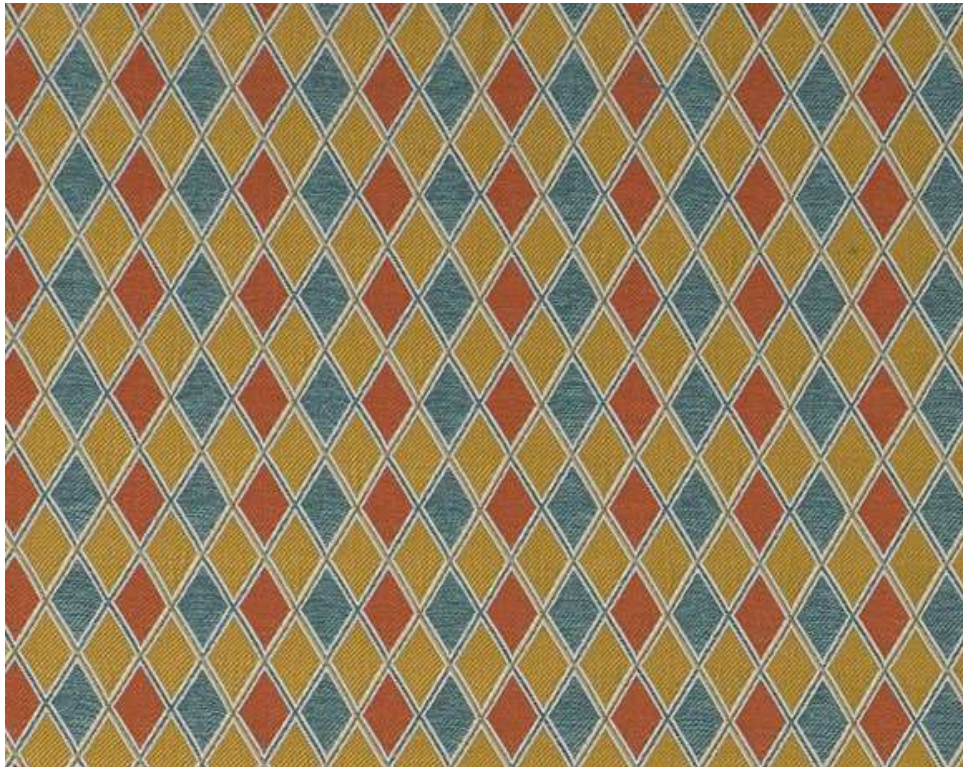

Cm 12

Cm 140

LYROMBO

6642/1

Type

Jacquard

Width

140 cm

Composition

85% Polypropylene, 15% polyester

Use

Normal • 25 000 T

Repeat

± 12 cm

Note

Outdoor

Colors

3

Weight

± 980 gr

Care

COLORS

Lyrombo
6642/1

1 Giallo