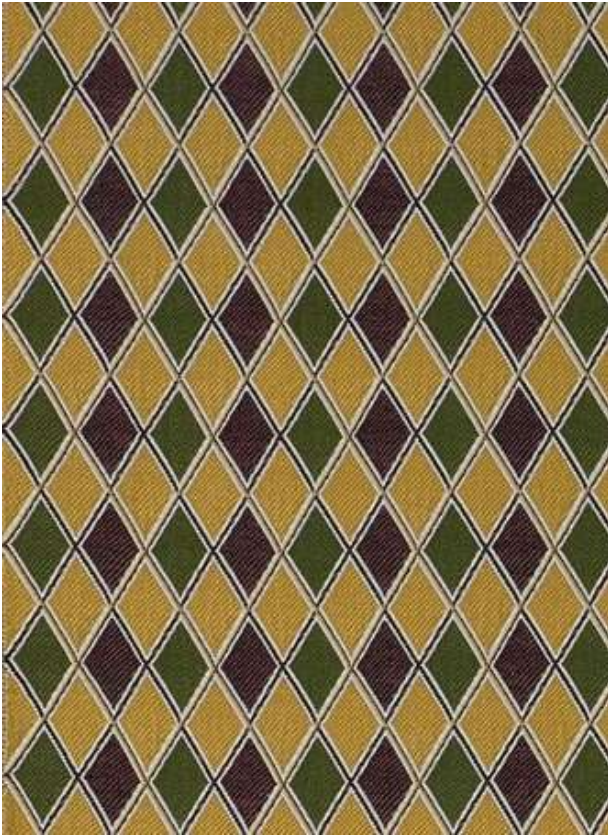

Composition

85% Polypropylene, 15% polyester

Use

Normal • 25 000 T

Repeat

± 12 cm

Note

Outdoor

Colors

3

Weight

± 980 gr

Care

COLORS

Lyrombo
6642/1

1 Giallo

2 Celeste

3 Arancio