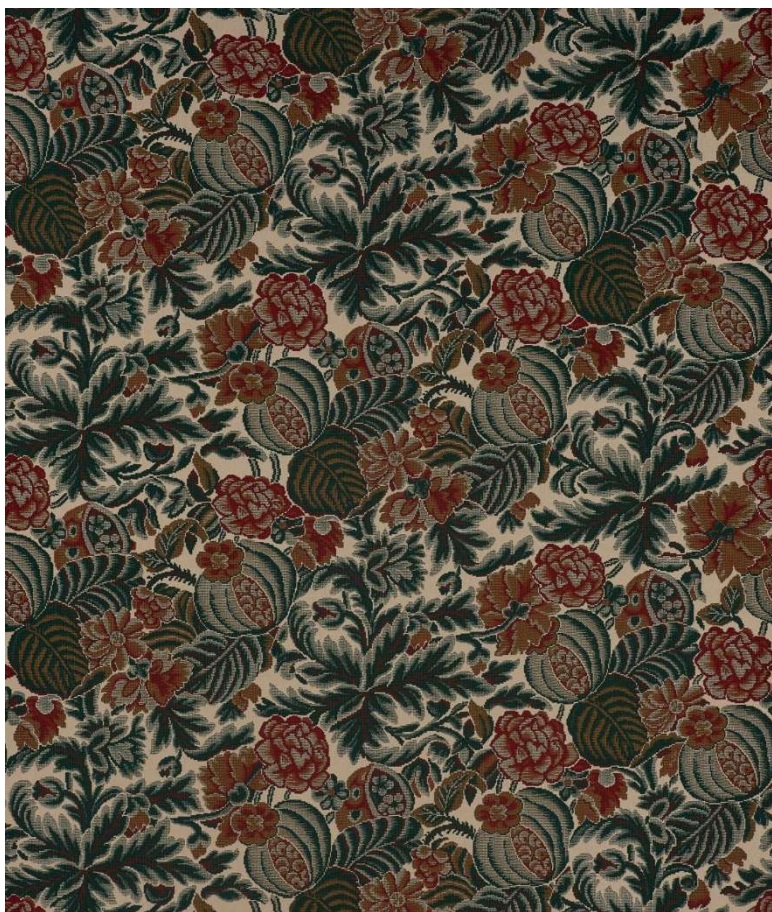

Composition

38% poly, 28% acrylic, 28% wool, 6% linen

Use

Normal • 18 000 T

Repeat

cm 78

Note

Colors

1

Weight

970 gr

Care

COLORS

Coral Charm
6649/1

1 Verde