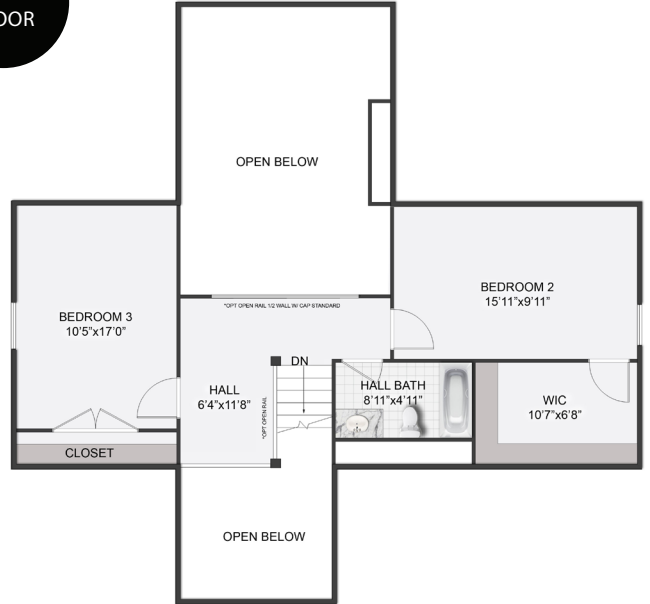

MAIN-LEVEL
OWNER'S SUITE

503 HARVEST VIEW DRIVE, VENETIA, PA 15367

Move-in Fall 2024: \$859,900 | 4 bedroom | 3.5 bathroom | 2-car attached garage | Peters Township School District

This open and airy floorplan, expertly designed by Eddy Homes is ready to bring simplicity to your life! With a luxurious owner's suite, study, laundry room & powder room all conveniently located on the first floor, everything you need is right at your fingertips, while still offering two spacious guest bedrooms and full bath on the second floor.

- Low-Maintenance Community
- Hardie Siding, B & B and Stone Exterior
- 9' Ceilings on the First Floor
- Pella Vinyl Windows
- Front Entry Door w/ Transom Above & Clear Glass Sidelite
- Premium Kitchen Cabinet Layout
- Premium Personalization: Rustic Fireplace with Floor to Ceiling Stone
- Sound Dampening Insulation in Walls of Master Bedroom, Laundry Room, and Powder Room
- Premium Traditional Staircase Millwork
- Premium Handcrafted Painted Mudroom Built-Ins
- Great Room Handcrafted Painted Built-Ins Flanking Fireplace
- Premium Samsung Appliances
- Finished Basement Rec Room, Bedroom & Full Bath
- Rear Covered Patio

EDDY HOMES
EST. 1971

THE GILFILLAN FLOORPLAN

503 Harvest View Drive, Venetia, PA 15367

FIRST FLOOR

SECOND FLOOR

FINISHED BASEMENT

EDDY HOMES
EST. 1971

Schedule your personalized tour:
888-805-EDDY (3339)
justaboutfarms@eddyhomes.com

LEARN MORE

Scan Here

*Images used for illustration purposes, exterior renderings may vary