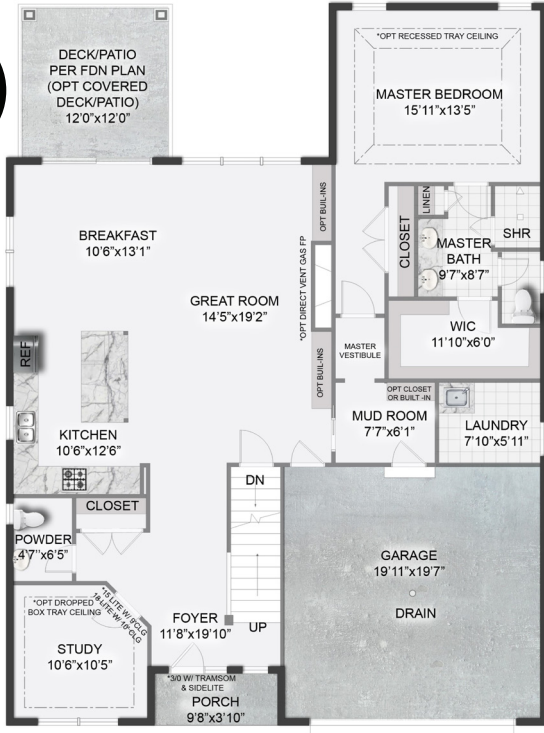

MAIN-LEVEL
OWNER'S SUITE

503 HARVEST VIEW DRIVE, VENETIA, PA 15367

Move-in Fall 2024: \$859,900 | 4 bedroom | 3.5 bathroom | 2-car attached garage | Peters Township School District

This open and airy floorplan, expertly designed by Eddy Homes is ready to bring simplicity to your life! With a luxurious owner's suite, study, laundry room & powder room all conveniently located on the first floor, everything you need is right at your fingertips, while still offering two spacious guest bedrooms and full bath on the second floor.

- Low-Maintenance Community
- Hardie Siding, B & B and Stone Exterior
- 9' Ceilings on the First Floor
- Pella Vinyl Windows
- Front Entry Door w/ Transom Above & Clear Glass Sidelite
- Premium Kitchen Cabinet Layout
- Premium Personalization: Rustic Fireplace with Floor to Ceiling Stone
- Sound Dampening Insulation in Walls of Master Bedroom, Laundry Room, and Powder Room
- Premium Traditional Staircase Millwork
- Premium Handcrafted Painted Mudroom Built-Ins
- Great Room Handcrafted Painted Built-Ins Flanking Fireplace
- Premium Samsung Appliances
- Finished Basement Rec Room, Bedroom & Full Bath
- Rear Covered Patio

EDDY HOMES
EST. 1971

THE GILFILLAN FLOORPLAN

503 Harvest View Drive, Venetia, PA 15367

FIRST FLOOR

SECOND FLOOR

FINISHED BASEMENT

EDDY HOMES
EST. 1971

Schedule your personalized tour:
888-805-EDDY (3339)
justaboutfarms@eddyhomes.com