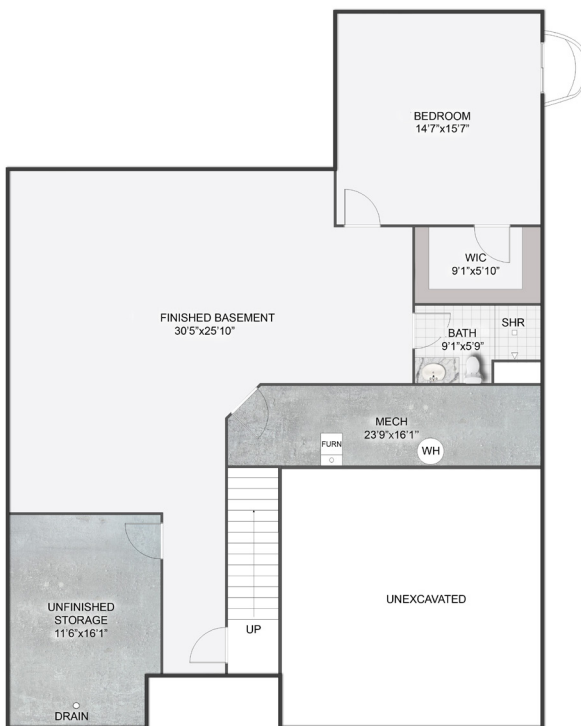

MAIN-LEVEL
OWNER'S SUITE

503 HARVEST VIEW DRIVE, VENETIA, PA 15367

Move-in Fall 2024: \$859,900 | 4 bedroom | 3.5 bathroom | 2-car attached garage | Peters Township School District

This open and airy floorplan, expertly designed by Eddy Homes is ready to bring simplicity to your life! With a luxurious owner's suite, study, laundry room & powder room all conveniently located on the first floor, everything you need is right at your fingertips, while still offering two spacious guest bedrooms and full bath on the second floor.

- Low-Maintenance Community
- Hardie Siding, B & B and Stone Exterior
- 9' Ceilings on the First Floor
- Pella Vinyl Windows
- Front Entry Door w/ Transom Above & Clear Glass Sidelite
- Premium Kitchen Cabinet Layout
- Premium Personalization: Rustic Fireplace with Floor to Ceiling Stone
- Sound Dampening Insulation in Walls of Master Bedroom, Laundry Room, and Powder Room
- Premium Traditional Staircase Millwork
- Premium Handcrafted Painted Mudroom Built-Ins
- Great Room Handcrafted Painted Built-Ins Flanking Fireplace
- Premium Samsung Appliances
- Finished Basement Rec Room, Bedroom & Full Bath
- Rear Covered Patio

EDDY HOMES
EST. 1971

THE GILFILLAN FLOORPLAN

503 Harvest View Drive, Venetia, PA 15367

FIRST FLOOR

SECOND FLOOR

FINISHED BASEMENT

EDDY HOMES
EST. 1971

Schedule your personalized tour:
888-805-EDDY (3339)
justaboutfarms@eddyhomes.com

LEARN MORE

Scan Here

*Images used for illustration purposes, exterior renderings may vary