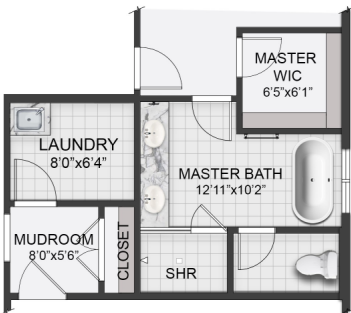

BAYWOOD
FLOOR PLAN

RANCH SINGLE-FAMILY HOME

3-4 bedroom | 2-3 bathroom | 2-3 car garage

EDDY HOMES
EST. 1971

BAYWOOD BASEMENT

SILVER

PLATINUM

BURIED FOUNDATION PLAN
W/ OPT FINISHED BASEMENT

SILVER

OPT. LUXURY REAR WALKOUT

PLATINUM

OPT. LUXURY REAR WALKOUT

OPT LUXURY MASTER BATH

OPT LUXURY MASTER BATH

*OPT per luxury level

Interior & exterior virtual image renderings, used for illustration purposes