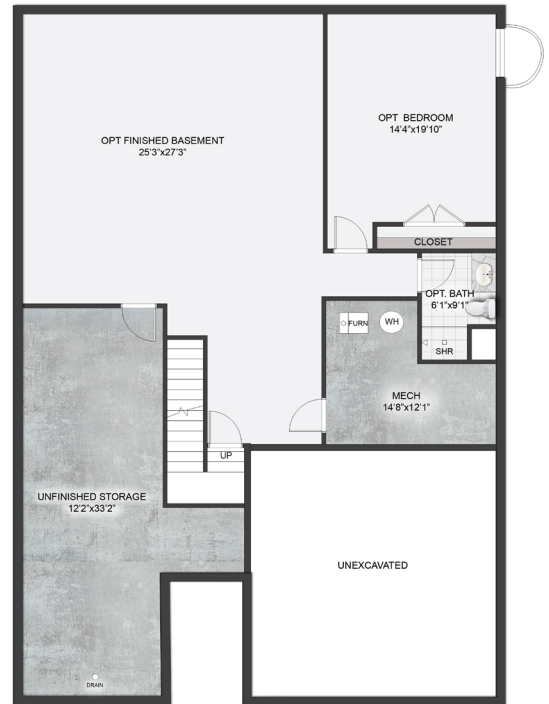

BAYWOOD
FLOOR PLAN

RANCH SINGLE-FAMILY HOME

3-4 bedroom | 2-3 bathroom | 2-3 car garage

EDDY HOMES
EST. 1971

BAYWOOD BASEMENT

SILVER

PLATINUM

BURIED FOUNDATION PLAN
W/ OPT FINISHED BASEMENT

EDDY HOMES
EST. 1971

Visit EddyHomes.com

Scan Here

*OPT per luxury level

Interior & exterior virtual image renderings, used for illustration purposes

BAYWOOD ENHANCEMENTS

Opt. Walk-out Foundation System

SILVER