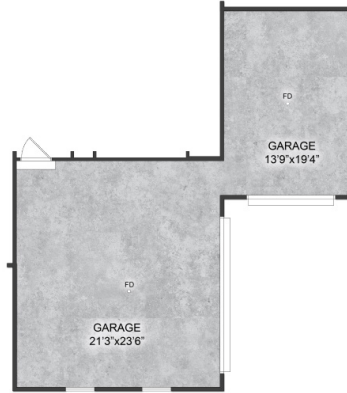

BAYWOOD ENHANCEMENTS

OPT 3-CAR SPLIT ENTRY GARAGE

SILVER