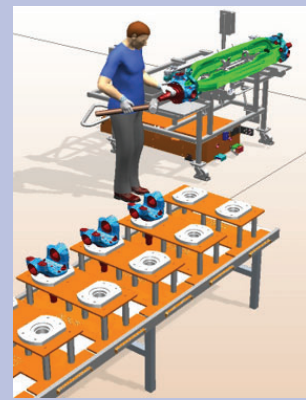

Do it Right

The First Time

Real-World Applications

Transfer Systems, Conveyor Systems,
Assembly Sequence, Fixtures, Pallets, Robots

Static Work Stations, Kit Cells,
Machine Load Stations

Dynamic Assembly Lines with
Conveyors, Carriers, AGVs

The DSI Advantage

- Determine if modifications to manual and automated stations will affect cycle time
- Animated representation of your system to detect any interferences
- Ability to test “what if?” scenarios
- Design station platform heights to suit your environment requirements
- MODAPTS IE time integration and man-machine interaction
- 2D/3D layout / BIM integration and exporting capabilities
- Point cloud integration
- Line optimization by simulation to determine bottlenecks
- Ergonomics and golden zone analysis for population anthropometry
- Virtual safety risk assessment utilizing virtual reality technology and 3D station buy-offs prior to capital expenditures