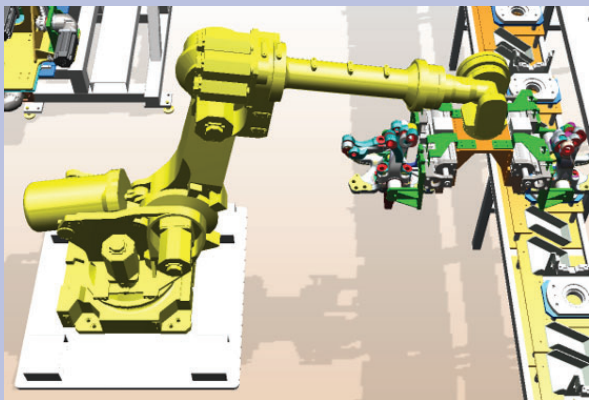

Do it Right

The First Time

Real-World Applications

Transfer Systems, Conveyor Systems,
Assembly Sequence, Fixtures, Pallets, Robots

Static Work Stations, Kit Cells,
Machine Load Stations

Dynamic Assembly Lines with
Conveyors, Carriers, AGVs

The DSI Advantage

- Determine if modifications to manual and automated stations will affect cycle time
- Animated representation of your system to detect any interferences
- Ability to test “what if?” scenarios
- Design station platform heights to suit your environment requirements
- MODAPTS IE time integration and man-machine interaction
- 2D/3D layout / BIM integration and exporting capabilities
- Point cloud integration
- Line optimization by simulation to determine bottlenecks
- Ergonomics and golden zone analysis for population anthropometry
- Virtual safety risk assessment utilizing virtual reality technology and 3D station buy-offs prior to capital expenditures