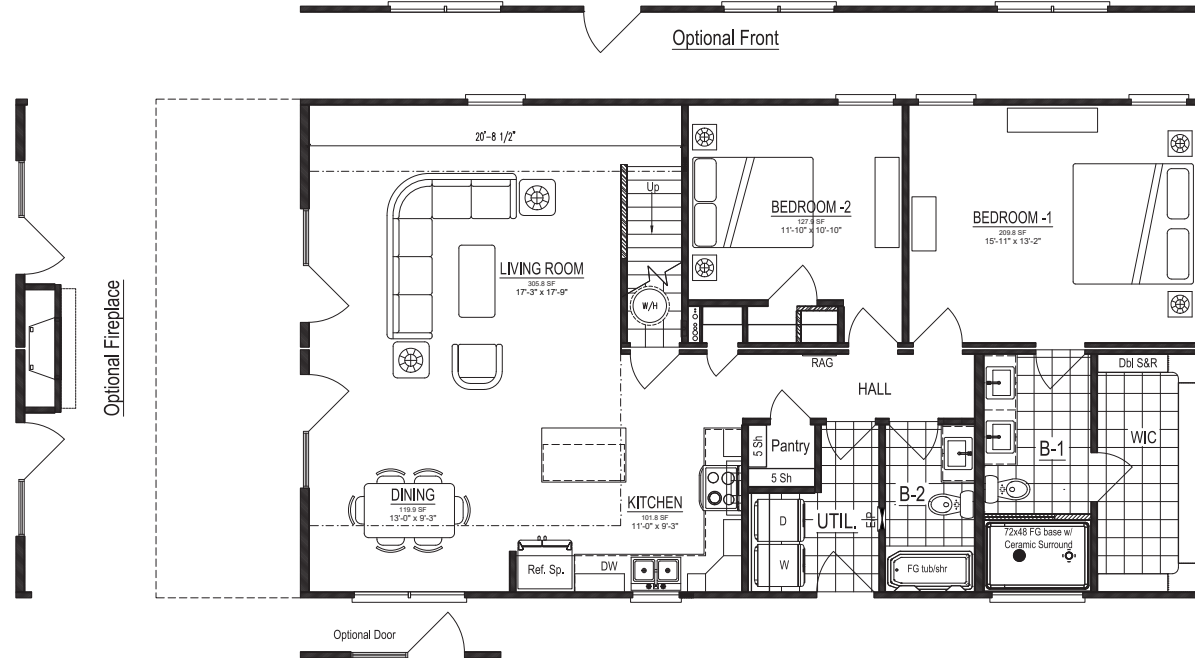

BOONE

SQUARE FOOTAGE 2,001

3 Bedrooms 3 Bathrooms

Exterior Shown with Standard 12/12 Roof Pitch
Shown with Optional Exterior Features

These are artist renditions for sales purposes only. Refer to working drawings for actual dimensions.
© 2023 Nationwide Homes, Inc. All Rights Reserved.

BOONE

BOONE

Total Potential Area:
2,001 Sq. Ft.
 1,382 Sq. Ft. Finished
 619 Sq. Ft. Unfinished

Dimensions:
 27'8"W x 50'0"D

3 Bedrooms
3 Bathrooms

- Expansive Views
- Kitchen Island
- Kitchen Pantry
- Rectangular Lavatory Sinks
- Walk-in Closets
- Loft Space

nationwide-homes.com

facebook.com/nationwidehome

instagram.com/nationwidehomes

NO DORMERS IN OPEN AREA
 NO FOOTAGE ADDED TO OPEN AREA

Optional Bath-1 (A)

Optional Bath-1 (B)

Optional Bath-1 (C)

Shown with Optional Interior and Exterior Features