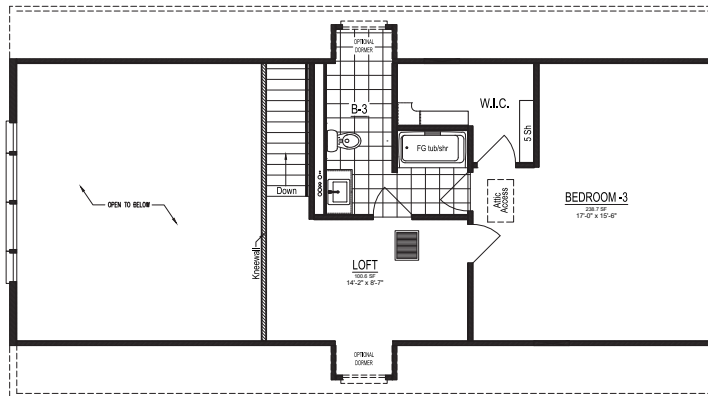

BOONE

SQUARE FOOTAGE 2,001

3 Bedrooms 3 Bathrooms

Exterior Shown with Standard 12/12 Roof Pitch
Shown with Optional Exterior Features

These are artist renditions for sales purposes only. Refer to working drawings for actual dimensions.
© 2023 Nationwide Homes, Inc. All Rights Reserved.

BOONE

BOONE

Total Potential Area:
2,001 Sq. Ft.
 1,382 Sq. Ft. Finished
 619 Sq. Ft. Unfinished

Dimensions:
 27'8"W x 50'0"D

3 Bedrooms
3 Bathrooms

- Expansive Views
- Kitchen Island
- Kitchen Pantry
- Rectangular Lavatory Sinks
- Walk-in Closets
- Loft Space

nationwide-homes.com

facebook.com/nationwidehome

instagram.com/nationwidehomes

NO DORMERS IN OPEN AREA
 NO FOOTAGE ADDED TO OPEN AREA

Optional Bath-1 (A)

Optional Bath-1 (B)

Optional Bath-1 (C)

Shown with Optional Interior and Exterior Features