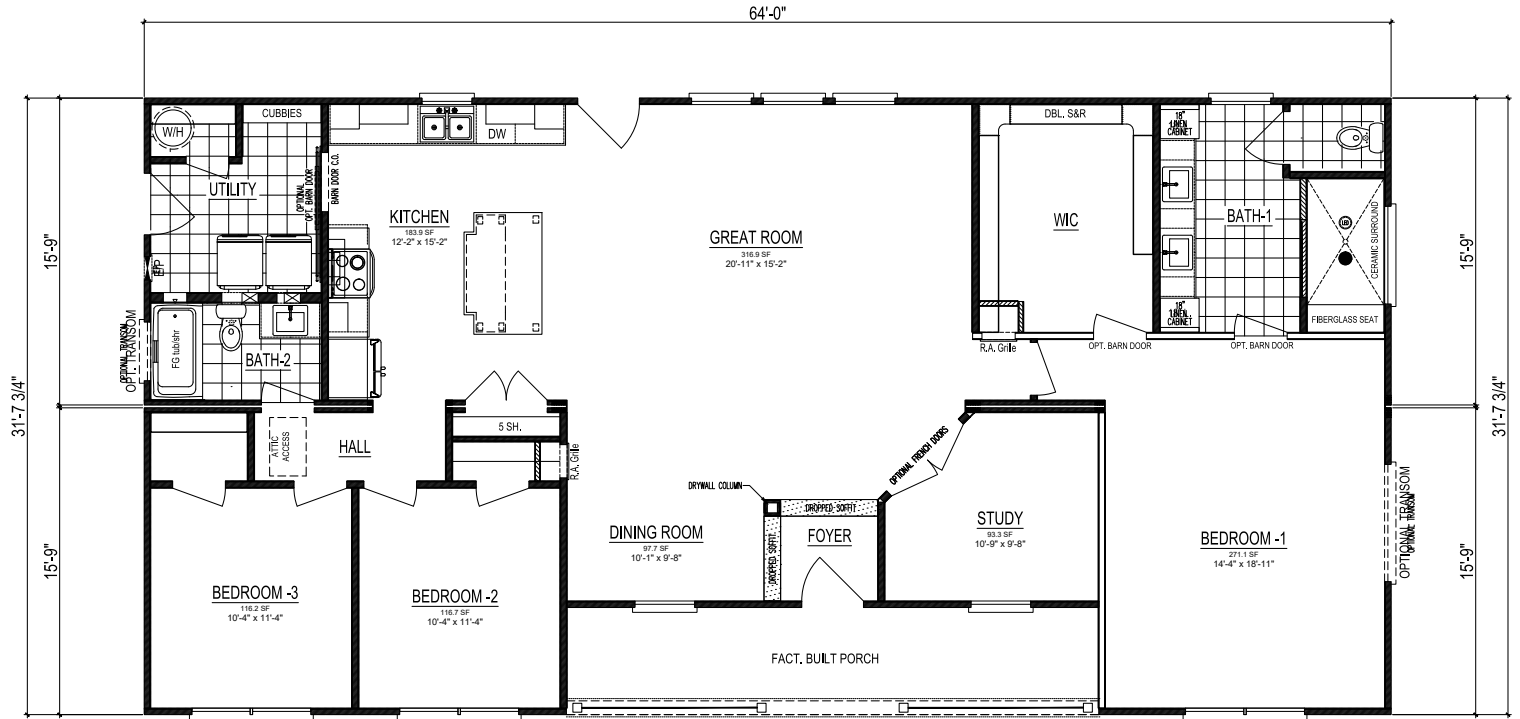

# SOUTHAMPTON

**Total Finished Area: 1,870 Sq. Ft.**

Dimensions: 64'0"W x 31'2"D

**3 Bedrooms    2 Bathrooms    Ranch Design**

**Exterior Shown with Standard 7/12 Roof Pitch**

These are artist renditions for sales purposes only. Refer to working drawings for actual dimensions.  
© January 2022 Nationwide Homes, Inc. All Rights Reserved.

**Shown with Optional Exterior Features**

**SOUTHAMPTON**

**Total Finished Area:**  
1,870 Sq. Ft.

**Dimensions:**  
64'0"W x 31'2"D

**3 Bedrooms**

**2 Bathrooms**

Split-Bedroom Design

Kitchen Island

Ceramic Tile Shower  
(4x8')

Walk-in Closet

Private Study

Utility Room Cubby+Bench

[nationwide-homes.com](http://nationwide-homes.com)

[facebook.com/nationwidehome](https://facebook.com/nationwidehome)

[instagram.com/nationwidehomes](https://instagram.com/nationwidehomes)

**Homestead - Southampton**

1,870 SQ.FT.

**Shown with Optional Interior and Exterior Features**

These are artist renditions for sales purposes only.

Refer to working drawings for actual dimensions.

© January 2022 Nationwide Homes