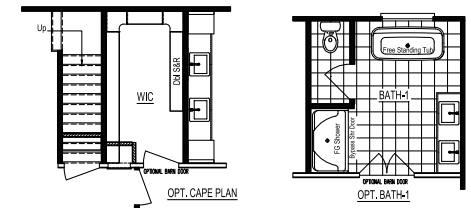

# SOUTHAMPTON

**Total Finished Area: 1,870 Sq. Ft.**

Dimensions: 64'0"W x 31'2"D

**3 Bedrooms    2 Bathrooms    Ranch Design**

**Exterior Shown with Standard 7/12 Roof Pitch**

These are artist renditions for sales purposes only. Refer to working drawings for actual dimensions.  
© January 2022 Nationwide Homes, Inc. All Rights Reserved.

**Shown with Optional Exterior Features**

**SOUTHAMPTON**

**Total Finished Area:**  
1,870 Sq. Ft.

**Dimensions:**  
64'0"W x 31'2"D

**3 Bedrooms**

**2 Bathrooms**

Split-Bedroom Design

Kitchen Island

Ceramic Tile Shower  
(4x8')

Walk-in Closet

Private Study

Utility Room Cubby+Bench

[nationwide-homes.com](http://nationwide-homes.com)

[facebook.com/nationwidehome](https://facebook.com/nationwidehome)

[instagram.com/nationwidehomes](https://instagram.com/nationwidehomes)

**Homestead - Southampton**

1,870 SQ.FT.

**Shown with Optional Interior and Exterior Features**

These are artist renditions for sales purposes only.

Refer to working drawings for actual dimensions.

© January 2022 Nationwide Homes