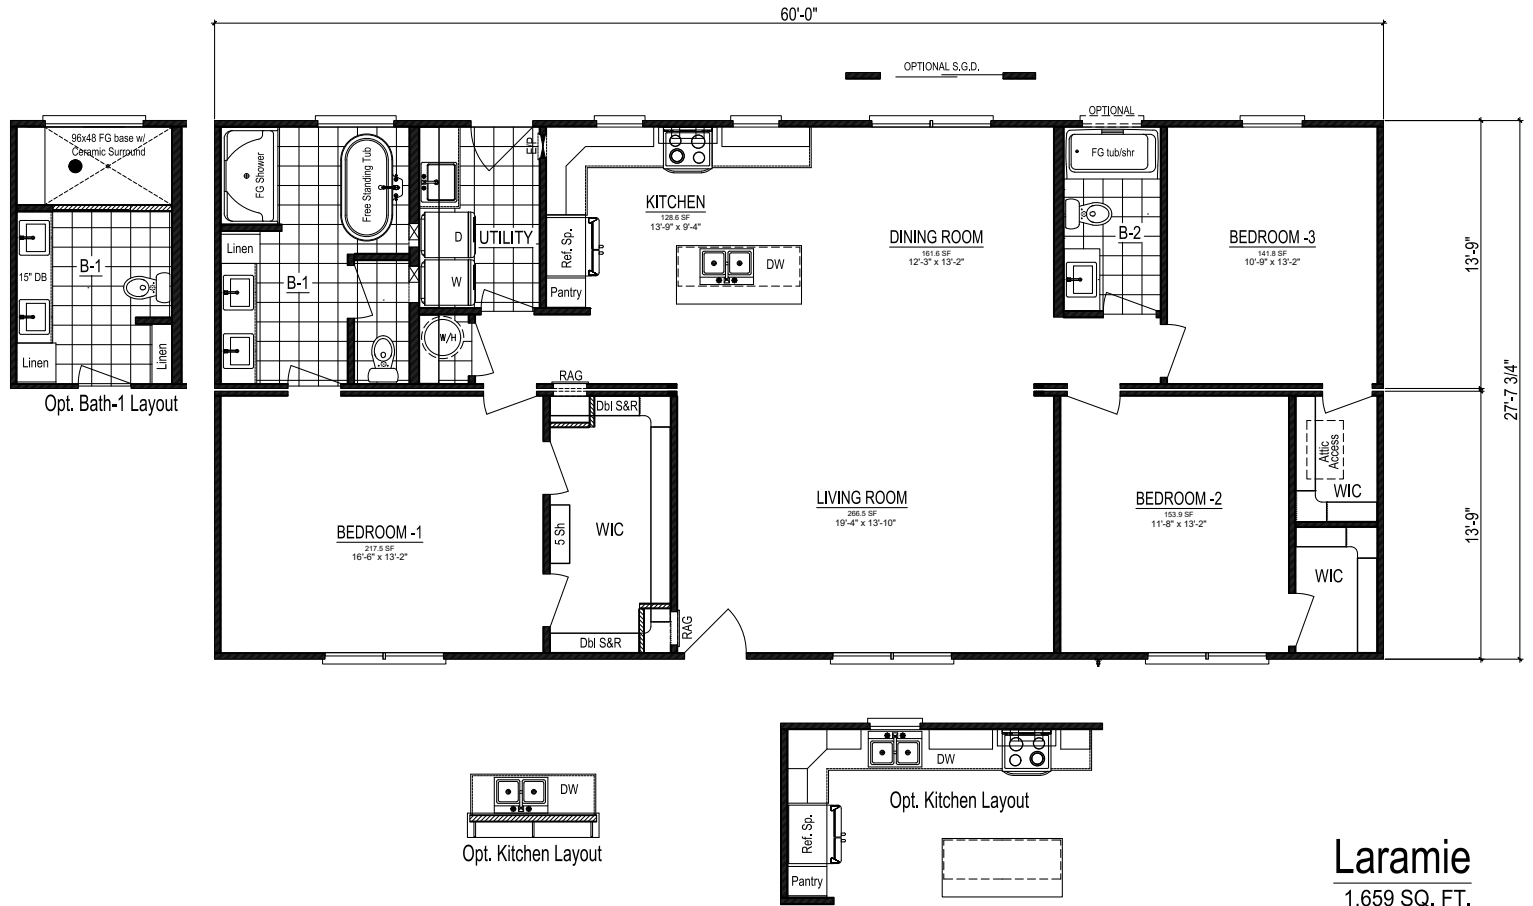

# LARAMIE

**Total Finished Area: 1,659 Sq. Ft.**

Dimensions: 60'0"W x 27'8"D

**3 Bedrooms**

**2 Bathrooms**

**Ranch Design**

**Exterior Shown with Standard 7/12 Roof Pitch (Optional Porch with Raised Roof Built On-site by Builder)**

**LARAMIE**

**Total Finished Area:**  
1,659 Sq. Ft.

**Dimensions:**  
60'0"W x 27'8"D

**3 Bedrooms**

**2 Bathrooms**

Split-Bedroom Design

Kitchen Island

Walk-in Closets

Free Standing Bathtub

Rectangular Lavatory Sinks

[nationwide-homes.com](http://nationwide-homes.com)

[facebook.com/nationwidehome](https://facebook.com/nationwidehome)

[instagram.com/nationwidehomes](https://instagram.com/nationwidehomes)

**Laramie**  
1,659 SQ. FT.

**Shown with Optional Interior and Exterior Features**

These are artist renditions for sales purposes only.

Refer to working drawings for actual dimensions.

© January 2022 Nationwide Homes