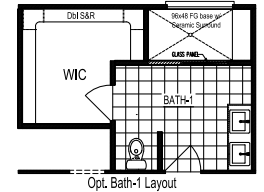

REGIS

Total Finished Area: 1,603 Sq. Ft.

Dimensions: 27'8"W x 58'0"D

3 Bedrooms

2 Bathrooms

Ranch Design

Exterior Shown with Standard 7/12 Roof Pitch

These are artist renditions for sales purposes only. Refer to working drawings for actual dimensions.
© January 2022 Nationwide Homes, Inc. All Rights Reserved.

Shown with Optional Exterior Features

REGIS

Total Finished Area:
1,603 Sq. Ft.

Dimensions:
27'8"W x 58'0"D

3 Bedrooms

2 Bathrooms

Kitchen Island

Generous Utility Room

Free Standing Bathtub

Rectangular Lavatory Sinks

Walk-in Closet

Regis
1,603 SQ. FT.

nationwide-homes.com

facebook.com/nationwidehome

instagram.com/nationwidehomes

Shown with Optional Interior and Exterior Features