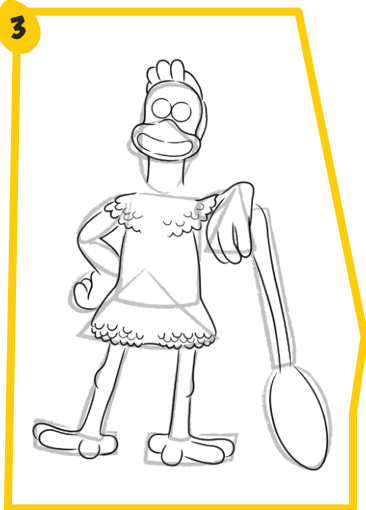

# HOW TO DRAW MOLLY

AARDMAN  
**CHICKEN RUN**  
DAWN OF THE NUGGET

twinkl

NETFLIX