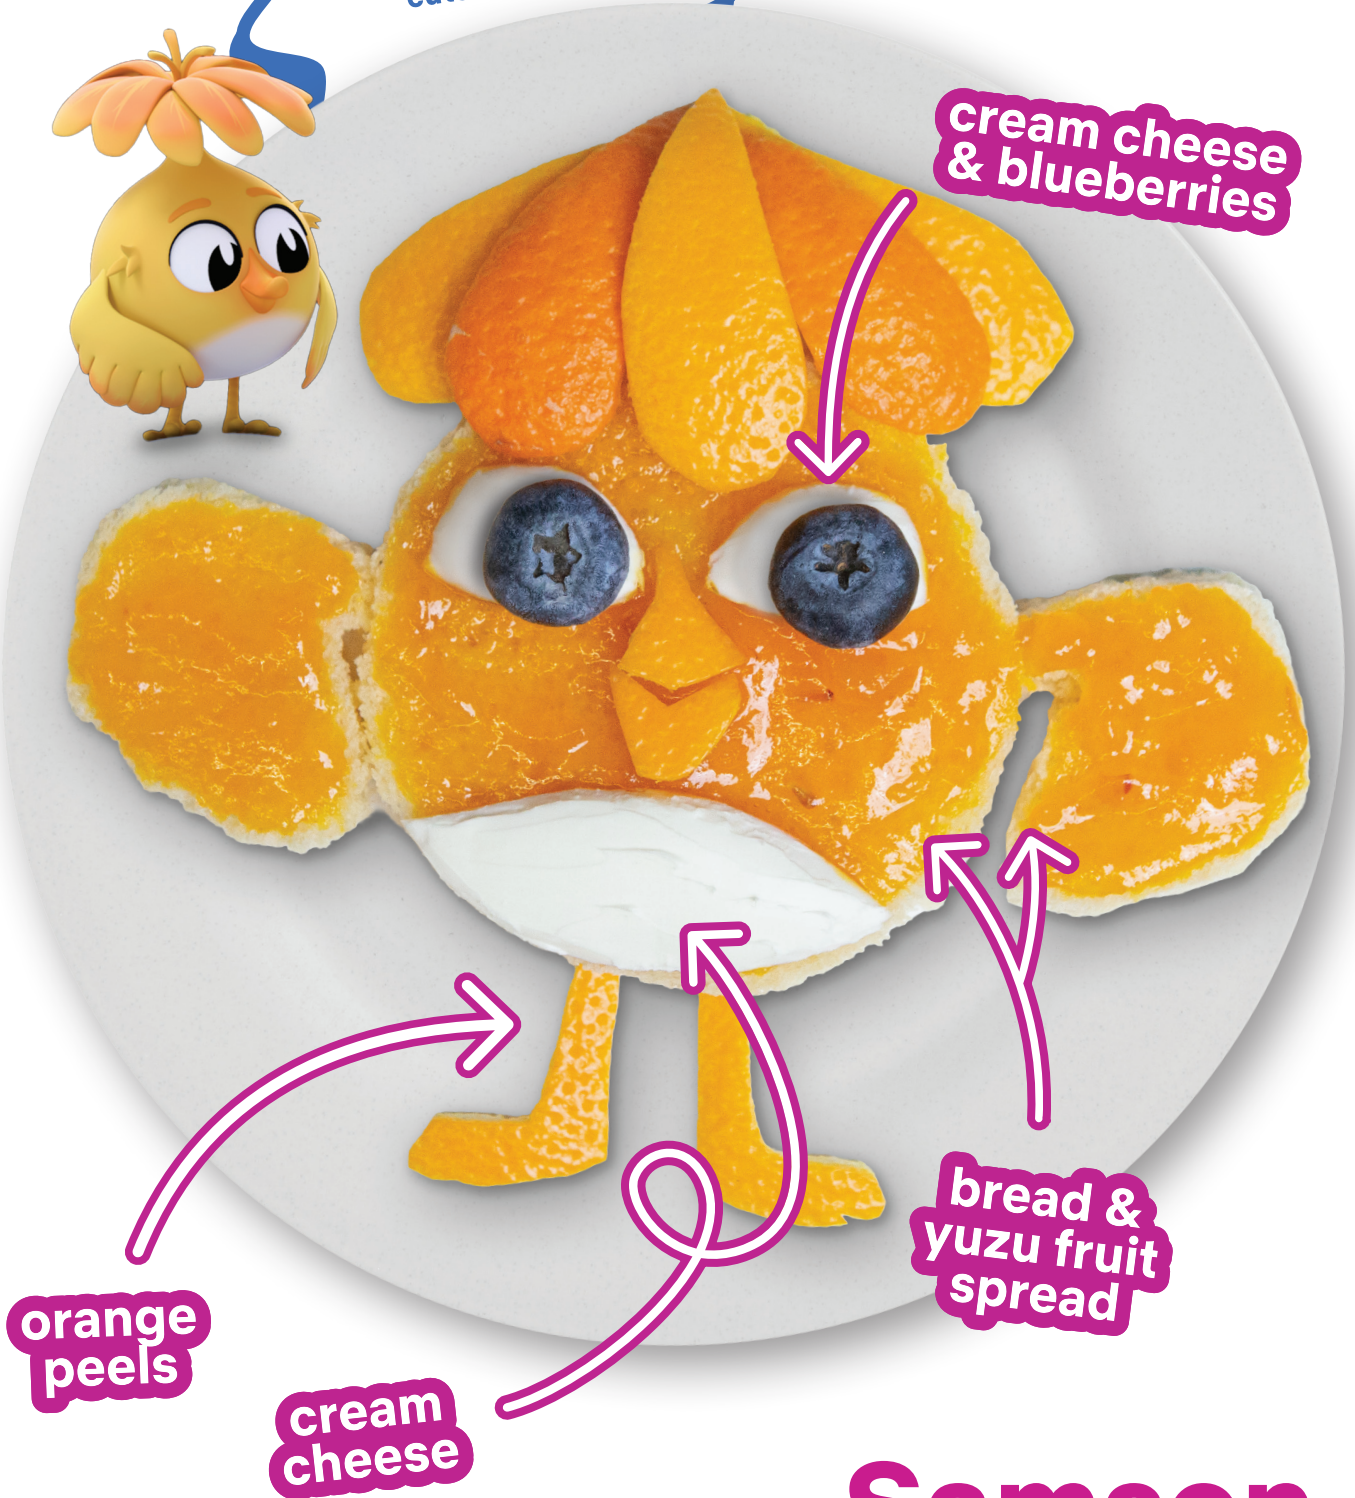

TIP:
Use scissors to cut
out your shapes!
Bread from the fridge
cuts easier

Ask an adult to help
you with this project

Samson