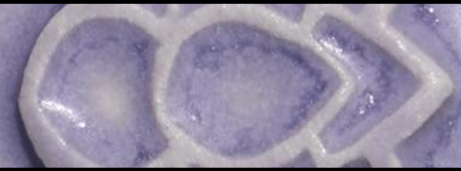

# WISTERIA

<b>CONE 5 RESULTS</b>	<b>MATTE, LAVENDER</b>
<b>CONE 6 RESULTS</b>	<b>SATIN, LAVENDER, SLIGHT DARK PURPLE VARIEGATION</b>
<b>RECOMMENDED LAYERS</b>	<b>3 AVERAGE COATS</b>
<b>NOTES</b>	<b>NO SLOW COOL, AVOID DARK CLAYS</b>