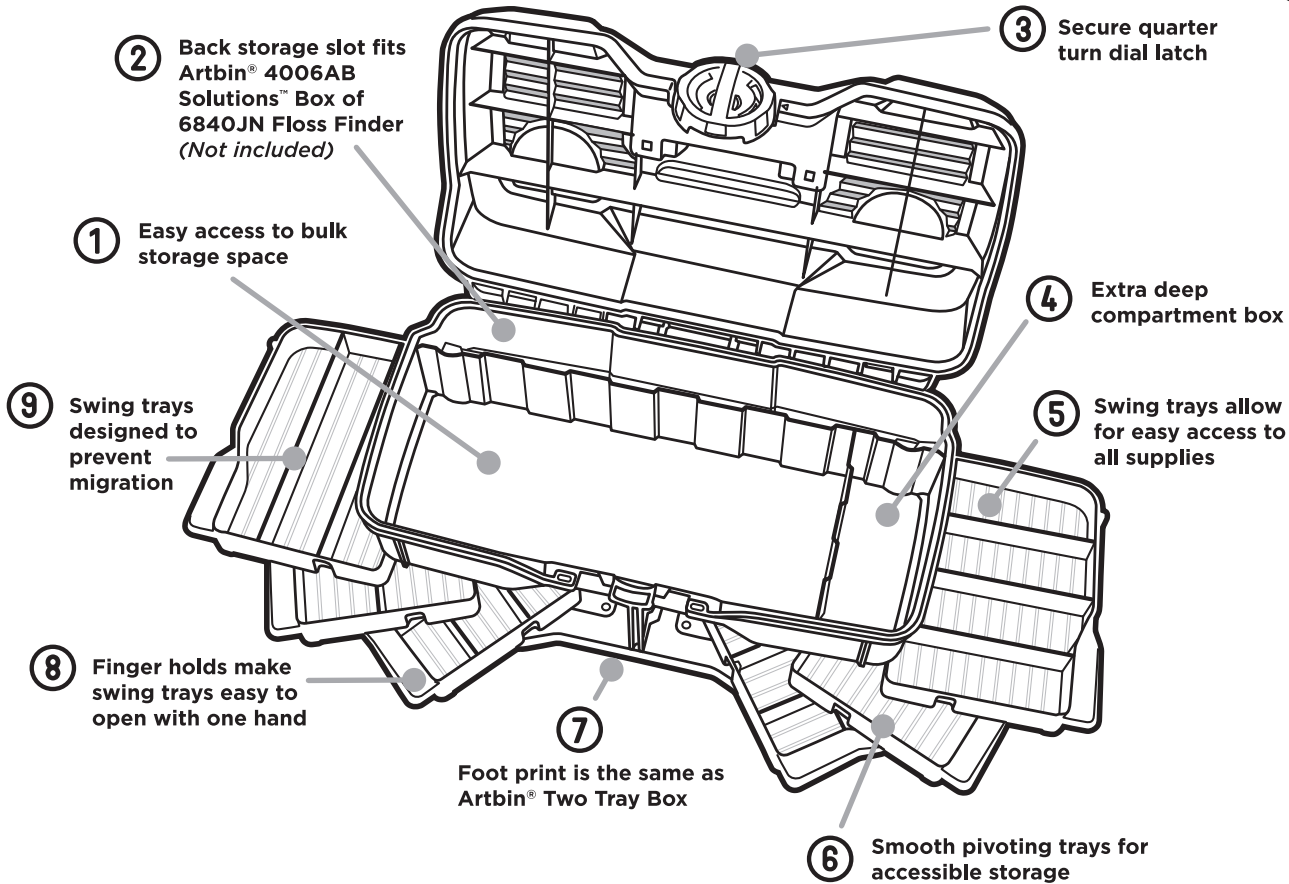

# 6963PB - Artbin Project Box

32 Compartments - Product Dimensions: 15.25" L x 8.6" W x 9.0" D

## 6 Pivoting Swing Trays

LEFT TRAYS

RIGHT TRAYS