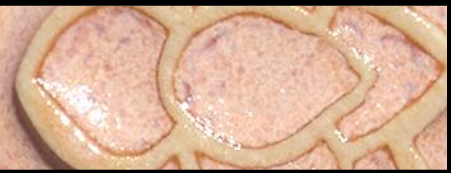

# ORANGE CREAMSICLE

<b>CONE 5 RESULTS</b>	<b>SATIN, OPAQUE PASTEL ORANGE PINK</b>
<b>CONE 6 RESULTS</b>	<b>GLOSSY, ORANGE BASE WITH PASTEL PINK AND CREAM MOTTLING</b>
<b>RECOMMENDED LAYERS</b>	<b>3 HEAVY COATS</b>
<b>NOTES</b>	<b>NO SLOW COOL</b>