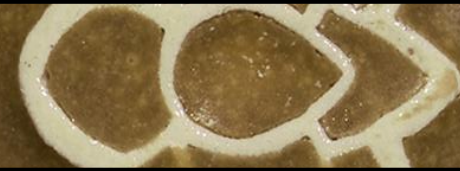

CORIANDER

CONE 5 RESULTS	MATTE, EARTHY DARK YELLOW
CONE 6 RESULTS	SATIN, EARTHY YELLOW, LIGHT YELLOW MOTTLING
RECOMMENDED LAYERS	3 HEAVY COATS
NOTES	NO SLOW COOL, AVOID SPECKLED CLAYS