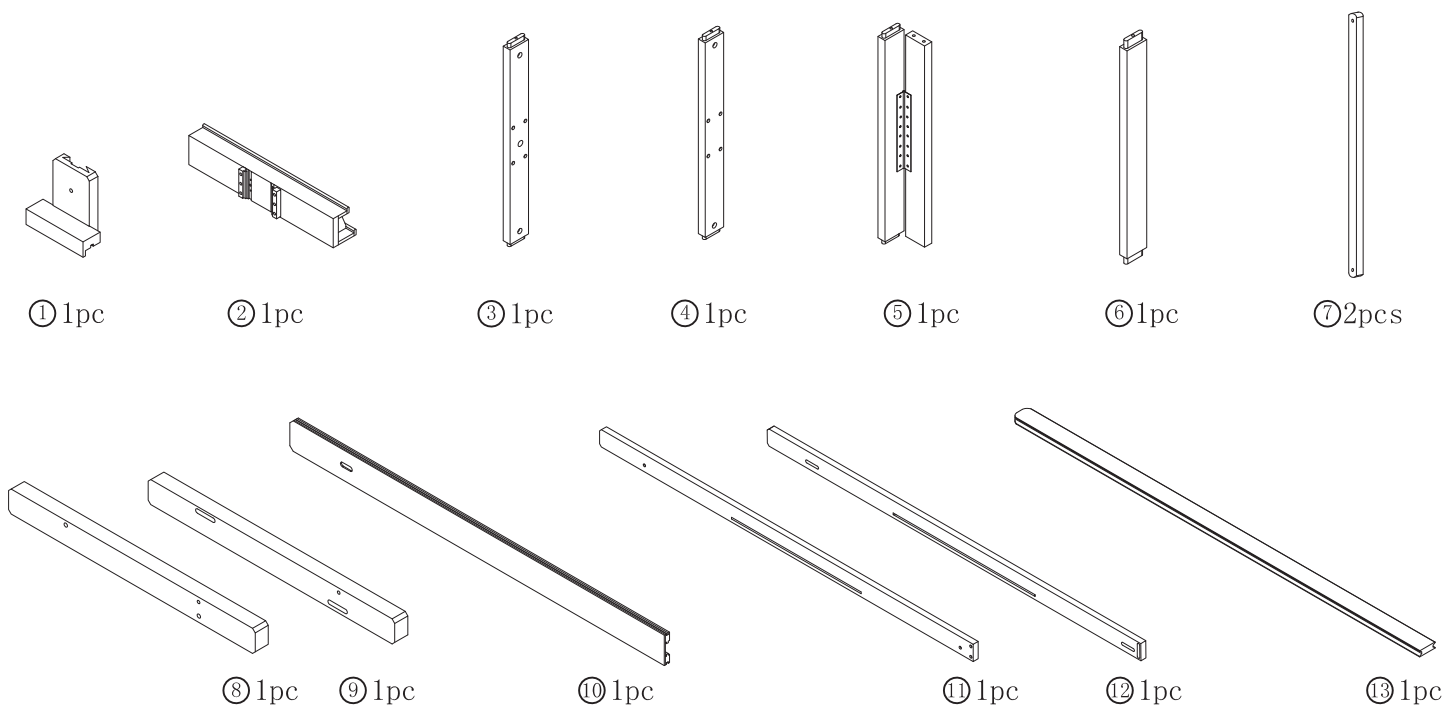

MEDIUM DUTY H-FRAME EASEL

BLICK art materials

Assembly instructions for model 51753-1050
Two person assembly recommended.

Hardware

Components

MEDIUM DUTY H-FRAME EASEL

BLICK art materials

Assembly instructions for model 51753-1050
Two person assembly recommended.