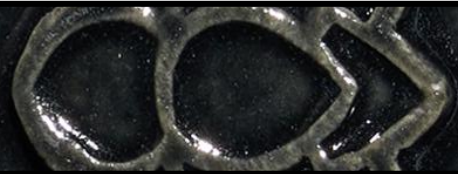

NIGHTSHADE

CONE 5 RESULTS	GLOSSY, OPAQUE BLACK
CONE 6 RESULTS	GLOSSY, OPAQUE BLACK
RECOMMENDED LAYERS	3 AVERAGE COATS
NOTES	NO SLOW COOL