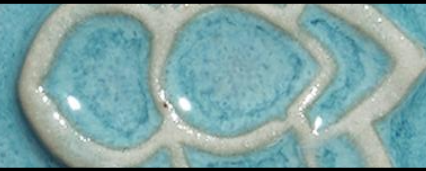

BLUE TOPAZ

CONE 5 RESULTS	GLOSSY, LIGHT BLUE, EVEN COLOR
CONE 6 RESULTS	GLOSSY, LIGHT BLUE, SMALL LIGHTER BLUE MOTTLING
RECOMMENDED LAYERS	3 AVERAGE COATS, 2 COATS OVER TEXTURE
NOTES	NO SLOW COOL