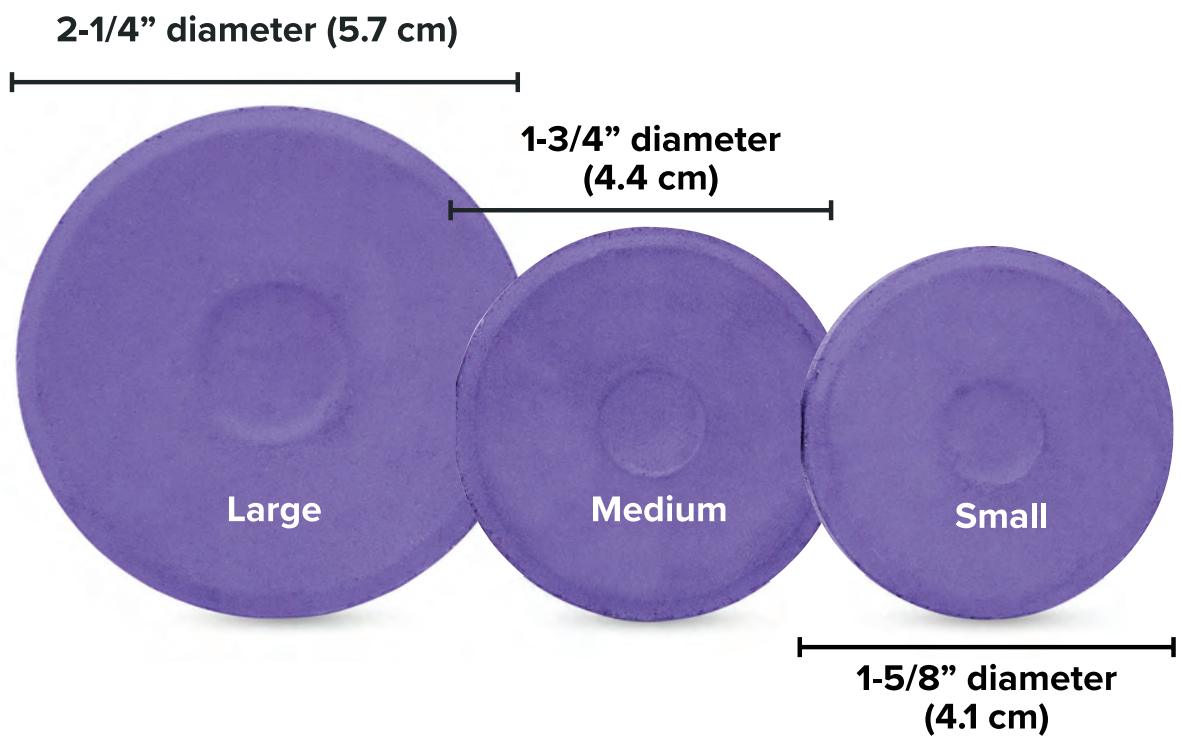

Available Sizes

Three classroom-friendly formats to fit every project and budget.