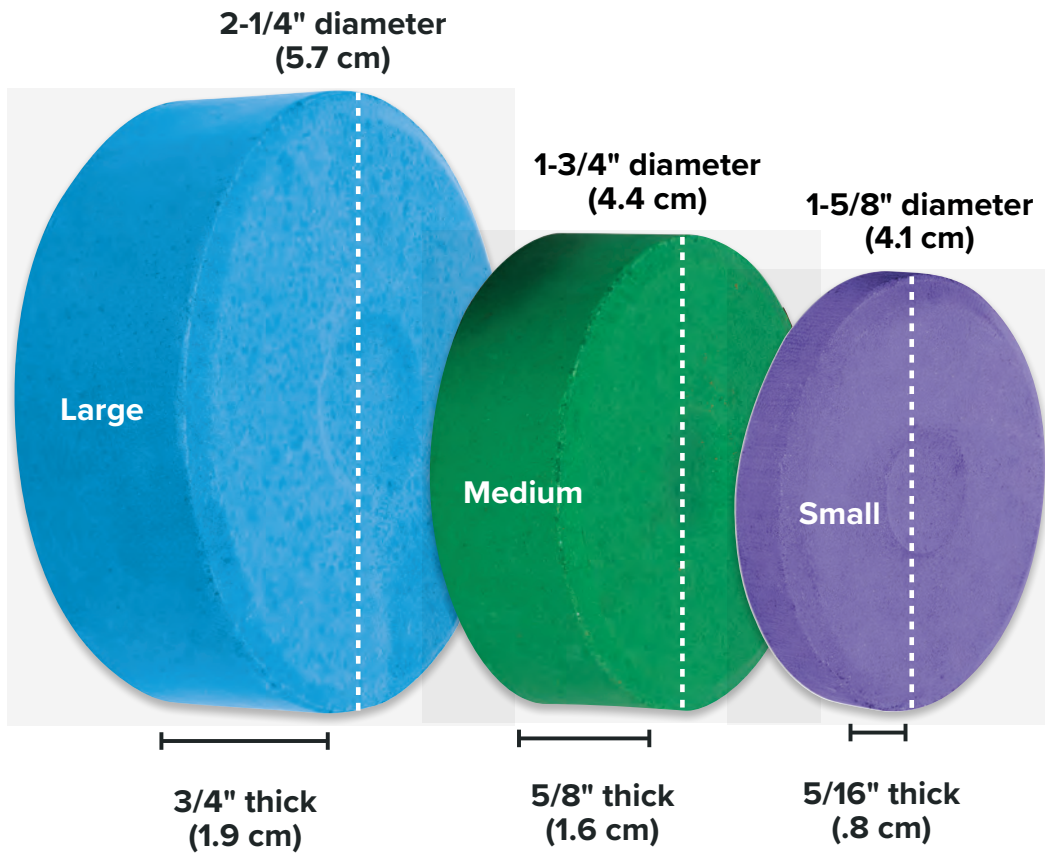

Available Sizes

Three classroom-friendly formats to fit every project and budget.