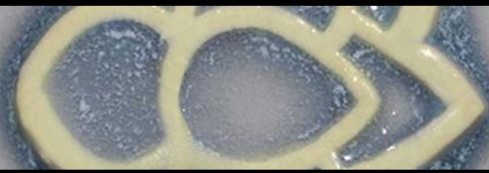

ETHEREAL BLUE

CONE 5 RESULTS

GLOSSY, DEEP GREY BLUE WITH YELLOW BEAKS, SEMI TRANSPARENT

CONE 6 RESULTS

GLOSSY, STEEL BLUE WITH YELLOW BREAKS, LIGHT BLUE AND WHITE MOTTLING

RECOMMENDED LAYERS

3 HEAVY COATS

NOTES