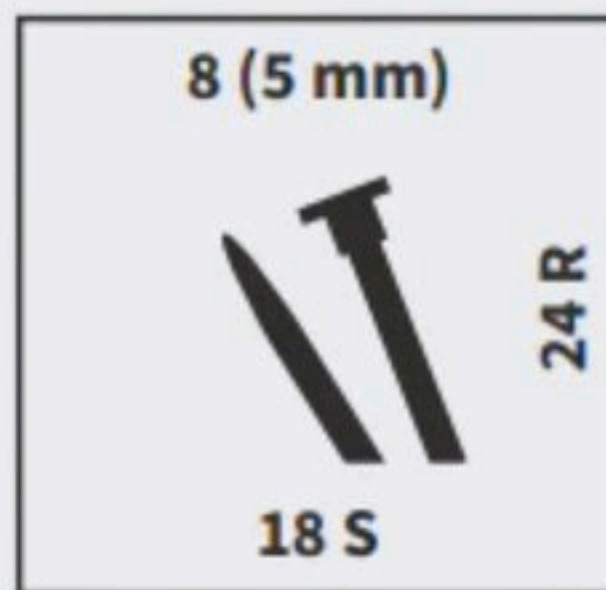

1.75<sub>oz</sub> / 50<sub>g</sub>

NET WEIGHT

71<sub>yd</sub> / 65<sub>m</sub>

YD/M

100% POLYESTER

Machine washable and dryable.

4 in x 4 in / 10 cm x 10 cm