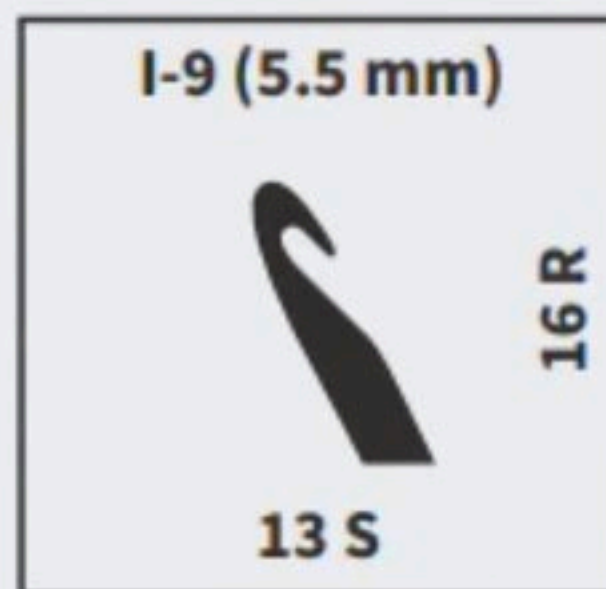

1.75<sub>oz</sub> / 50<sub>g</sub>

NET WEIGHT

71<sub>yd</sub> / 65<sub>m</sub>

YD/M

100% POLYESTER

Machine washable and dryable.

4 in x 4 in / 10 cm x 10 cm