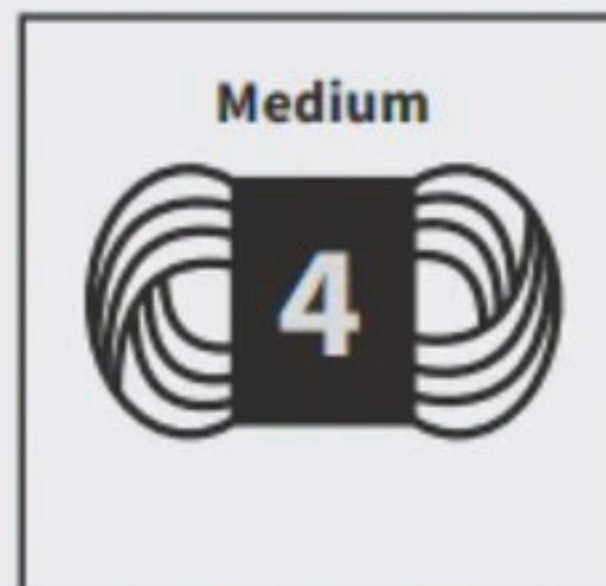

1.75<sub>oz</sub> / 50<sub>g</sub>

NET WEIGHT

71<sub>yd</sub> / 65<sub>m</sub>

YD/M

100% POLYESTER

Machine washable and dryable.

4 in x 4 in / 10 cm x 10 cm