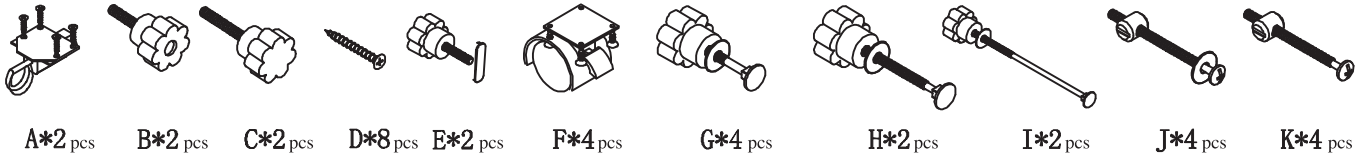

HEAVY DUTY H-FRAME EASEL

BLICKart materials

Assembly instructions for model 51753-1060
Two person assembly recommended.

Hardware

Components

HEAVY DUTY H-FRAME EASEL

BLICK art materials

Assembly instructions for model 51753-1060
Two person assembly recommended.

①

MAST ASSEMBLY

②

③

④

FRAME ASSEMBLY

⑤

⑥