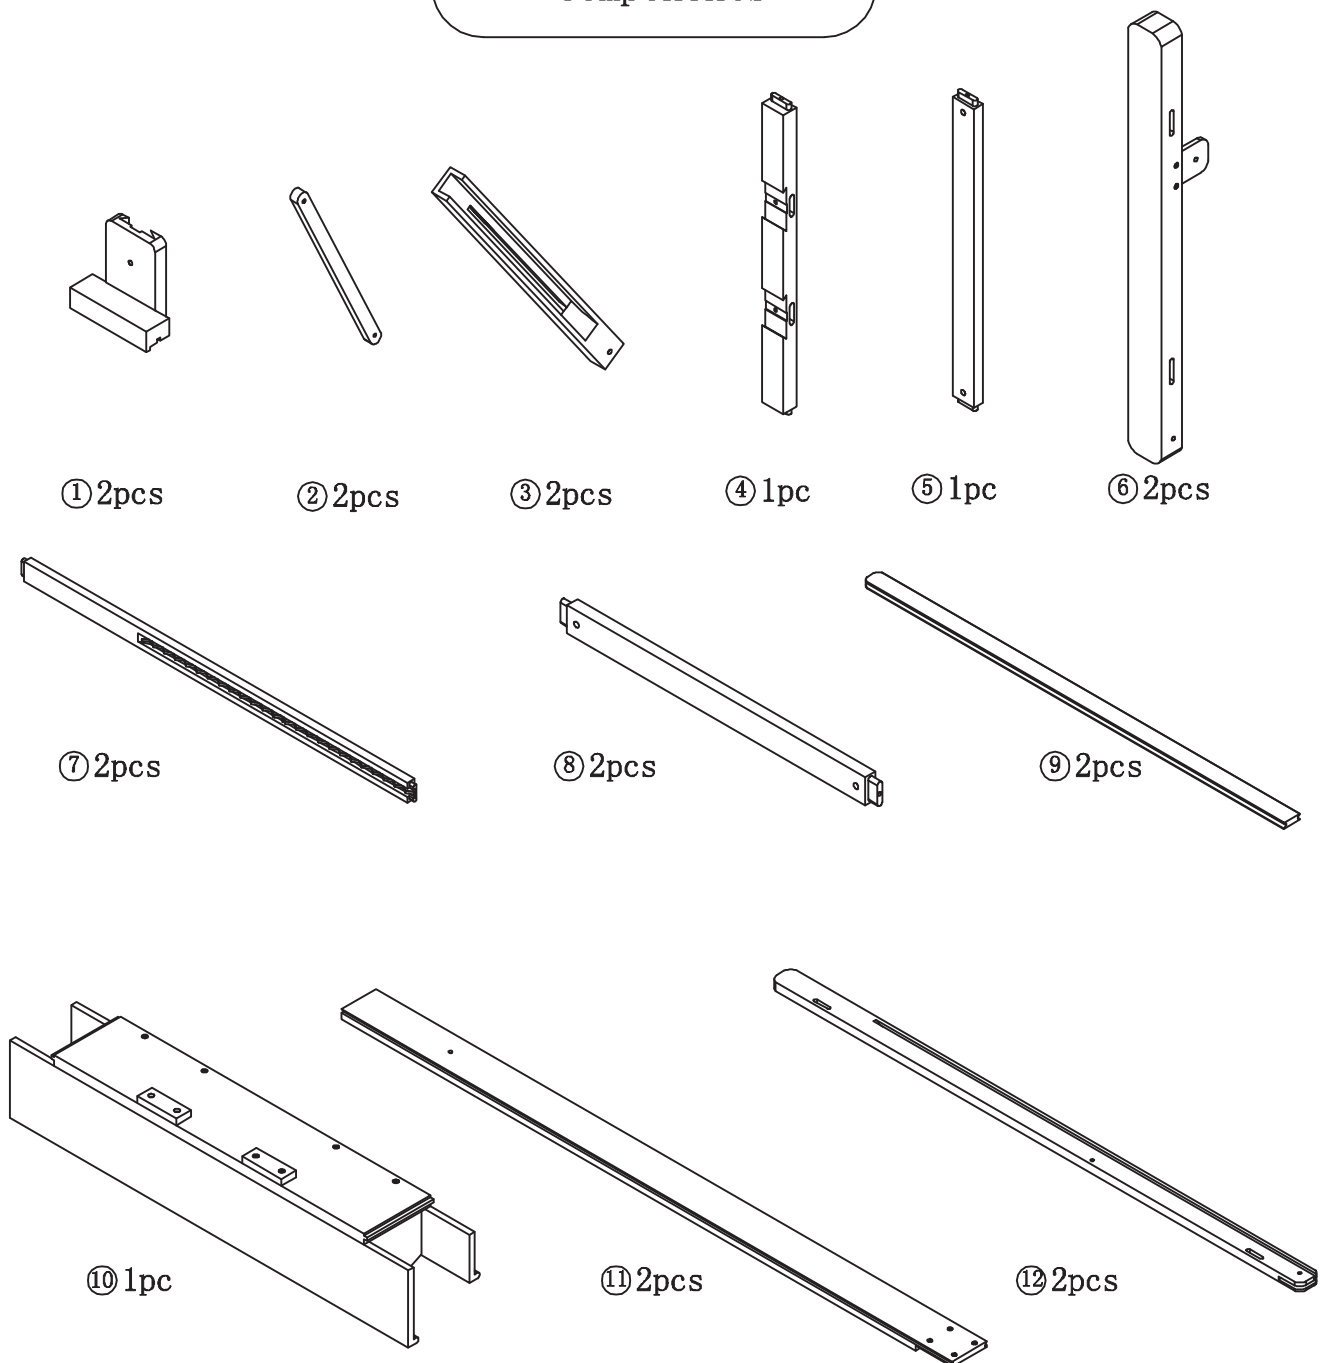

HEAVY DUTY H-FRAME EASEL

BLICKart materials

Assembly instructions for model 51753-1060
Two person assembly recommended.

Hardware

Components

HEAVY DUTY H-FRAME EASEL

BLICK art materials

Assembly instructions for model 51753-1060
Two person assembly recommended.

①

MAST ASSEMBLY

②

③

④

FRAME ASSEMBLY

⑤

⑥

HEAVY DUTY H-FRAME EASEL

BLICK art materials

Assembly instructions for model 51753-1060
Two person assembly recommended.

BASE ASSEMBLY