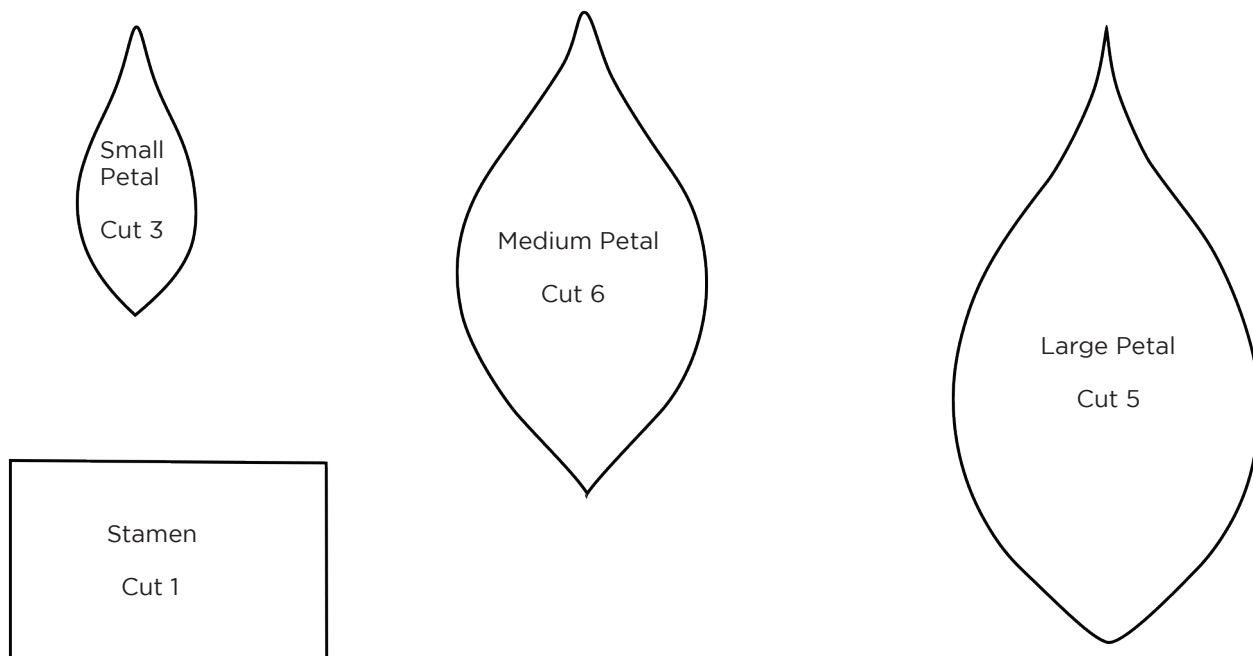

Felt Poinsettia Holiday Garland Template

Poinsettia Template: makes one flower

Leaf Template: need approximately twenty leaves for eighteen inches of garland