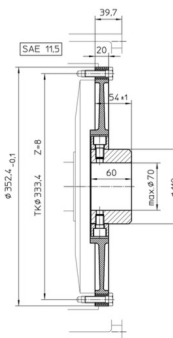

CENTAFLEX – K Coupling self-identification

Product information

Manufacturer : CENTA

Types:

CF - K - 100 - SAE 6,5
CF - K - 100 - SAE 8
CF - K - 100 - SAE 10

CF - K - 125 - SAE 10
CF - K - 125 - SAE 11,5

CF - K - 150 - SAE 11,5
CF - K - 150 - SAE 14

CF - K - 200 - SAE 11,5
CF - K - 200 - SAE 14

Further
Special designs and
variations possible.

For more information
please contact us di-
rectly at
info@pmp-germany.de

Generate order code

Order-Code: **CF-K - 200 - SAE 14**
 Series CENTA-Coupling
 Size
 Connection

Example for determining the **Size** of your coupling.

The available sizes in this series range from size 100 to 200.

Example for determining the **Connection** of your coupling.

Possible connection variants for this clutch are **SAE 6.5, SAE 8, SAE 10, SAE 11.5 and SAE 14.**