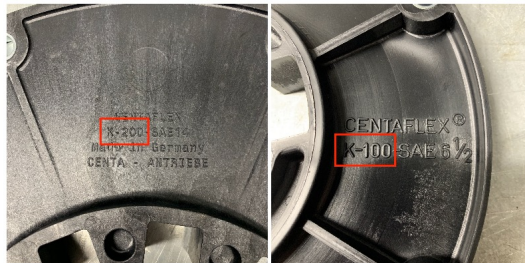

CENTAFLEX – K Coupling self-identification

Product information

Manufacturer : CENTA

Types:

CF - K - 100 - SAE 6,5
CF - K - 100 - SAE 8
CF - K - 100 - SAE 10

CF - K - 125 - SAE 10
CF - K - 125 - SAE 11,5

CF - K - 150 - SAE 11,5
CF - K - 150 - SAE 14

CF - K - 200 - SAE 11,5
CF - K - 200 - SAE 14

Further
Special designs and
variations possible.

For more information
please contact us di-
rectly at
info@pmp-germany.de

Generate order code

Order-Code: **CF-K - 200 - SAE 14**
 Series CENTA-Coupling
 Size
 Connection

Example for determining the **Size** of your coupling.

The available sizes in this series range from size 100 to 200.

Example for determining the **Connection** of your coupling.

Possible connection variants for this clutch are **SAE 6.5, SAE 8, SAE 10, SAE 11.5 and SAE 14.**