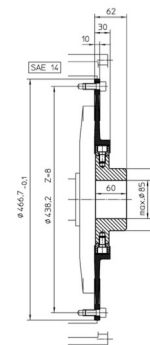

CENTAFLEX – K Coupling self-identification

Product information

Manufacturer : CENTA

Types:

CF - K - 100 - SAE 6,5
CF - K - 100 - SAE 8
CF - K - 100 - SAE 10

CF - K - 125 - SAE 10
CF - K - 125 - SAE 11,5

CF - K - 150 - SAE 11,5
CF - K - 150 - SAE 14

CF - K - 200 - SAE 11,5
CF - K - 200 - SAE 14

Further
Special designs and
variations possible.

For more information
please contact us di-
rectly at
info@pmp-germany.de

Generate order code

Order-Code: **CF-K - 200 - SAE 14**
 Series CENTA-Coupling
 Size
 Connection

Example for determining the **Size** of your coupling.

The available sizes in this series range from size 100 to 200.

Example for determining the **Connection** of your coupling.

Possible connection variants for this clutch are **SAE 6.5, SAE 8, SAE 10, SAE 11.5 and SAE 14.**