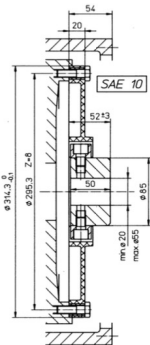

CENTAFLEX – K Coupling self-identification

Product information

Manufacturer : CENTA

Types:

CF - K - 100 - SAE 6,5
CF - K - 100 - SAE 8
CF - K - 100 - SAE 10

CF - K - 125 - SAE 10
CF - K - 125 - SAE 11,5

CF - K - 150 - SAE 11,5
CF - K - 150 - SAE 14

CF - K - 200 - SAE 11,5
CF - K - 200 - SAE 14

Further
Special designs and
variations possible.

For more information
please contact us di-
rectly at
info@pmp-germany.de

Generate order code

Order-Code: **CF-K - 200 - SAE 14**
 Series CENTA-Coupling
 Size
 Connection

Example for determining the **Size** of your coupling.

The available sizes in this series range from size 100 to 200.

Example for determining the **Connection** of your coupling.

Possible connection variants for this clutch are **SAE 6.5, SAE 8, SAE 10, SAE 11.5 and SAE 14.**