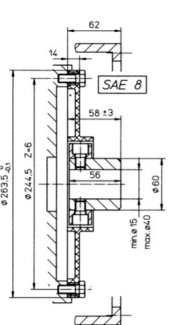

CENTAFLEX – K Coupling self-identification

Product information

Manufacturer : CENTA

Types:

CF - K - 100 - SAE 6,5
CF - K - 100 - SAE 8
CF - K - 100 - SAE 10

CF - K - 125 - SAE 10
CF - K - 125 - SAE 11,5

CF - K - 150 - SAE 11,5
CF - K - 150 - SAE 14

CF - K - 200 - SAE 11,5
CF - K - 200 - SAE 14

Further
Special designs and
variations possible.

For more information
please contact us di-
rectly at
info@pmp-germany.de

Generate order code

Order-Code: **CF-K - 200 - SAE 14**
 Series CENTA-Coupling
 Size
 Connection

Example for determining the **Size** of your coupling.

The available sizes in this series range from size 100 to 200.

Example for determining the **Connection** of your coupling.

Possible connection variants for this clutch are **SAE 6.5, SAE 8, SAE 10, SAE 11.5 and SAE 14.**