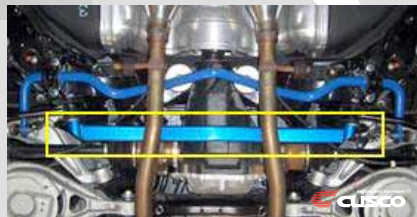

J50 (2WD FR 3.7L) & NJ50 (4WD 3.7L)
POWER BRACE [REAR]
PART NO: 288 492 R
MSRP: $200 USD

ALSO FITS: CKV36 SKYLINE COUPE & KV36 SKYLINE