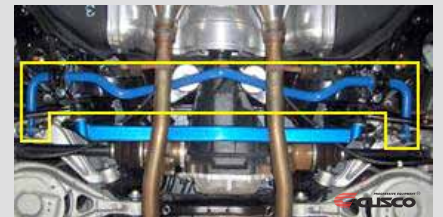

J50 (2WD FR 3.7L) & NJ50 (4WD 3.7L)
REAR SWAY BAR
PART NO: 288 311 B25
MSRP: $420 USD
HOLLOW 25mm 211% EFFECTIVE

ALSO FITS: Z34 CKV36 SKYLINE COUPE & KV36 SKYLINE

SUV ZERO-1

DESIGNED FOR SUV TO LOWER VEHICLE HEIGHT
COMFORT & SPORT PERFORMANCE DRIVING

STREET HIGHWAY WINDING ROAD CIRCUIT

J50 (2WD FR 3.7L) SUV ZERO 1 SUSPENSION

PART NO: 258 60E D
MSRP: $2080.00 USD

SPECS

HEIGHT: [F: -69~0mm, R: -81~0mm]
UPPER MOUNT: [F: Aluminum fixed,
R: Use OEM rubber]

SPRING: [F: ID65-200-16K, R: 12K custom size]
DAMPER: [F&R: Full height adj, fixed damper]

SUV ZERO-2E

SUSPENSION DESIGNED EXCLUSIVELY FOR SUV
COMFORT & HIGH PERFORMANCE DRIVING

STREET HIGHWAY WINDING ROAD CIRCUIT

J50 (2WD FR 3.7L) SUV ZERO 2 SUSPENSION

PART NO: 258 60M D
MSRP: $2507.00 USD

SPECS

HEIGHT: [F: -65~0mm, R: -70~0mm]
UPPER MOUNT: [F: Aluminum fixed,
R: Use OEM rubber]

SPRING: [F: ID65-200-16K, R: 12K custom size]
DAMPER: [F&R: Full height adj, 5 level adj.]

5 CLICKS ADJUSTABILITY 1 CLICK COMFORT!

1. 1~3 DAILY DRIVING COMFORT
   SMOOTH COMFORTABLE RIDE
2. 3~4 SPORT PERFORMANCE
   FOR THAT "SPIRITED" DRIVING MOOD
3. 4~5 AGGRESSIVE HIGH PERFORMANCE
   CONQUER THOSE TWISTY ROADS!

SHOCK ABSORBER ADJUSTMENT ANYTIME
STRAIGHT FROM YOUR DRIVER SEAT!

ELECTRONIC DAMPER ADJUSTMENT SYSTEM