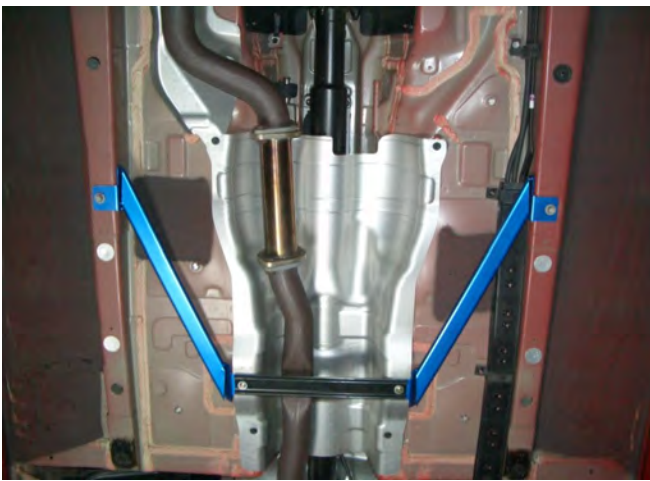

[Front Strut Tower Brace]

[Front Sway Bar & Front Member Brace]

[Center-Side Power Brace]

[Rear Sway Bar & Rear Member Brace]

[D1 Chro-Moly Roll Cage - 6 Points]

CUSCO All Part List for Hyundai Genesis Coupe