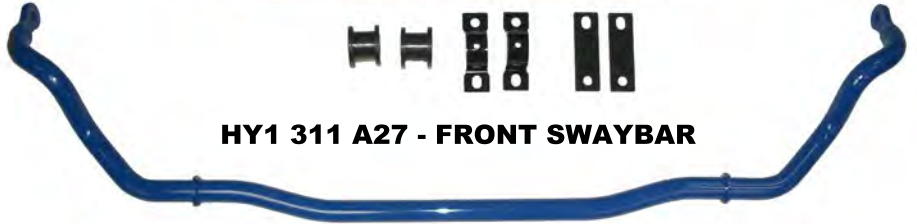

**CUSCO Products
for Hyundai Genesis Coupe**

**HY1 473 A - TENSION ROD
HY1 474 A - LOWER ARM
(Discontinued)**

**HY1 474 L - REAR UPPER ARM
HY1 474 B - TOE CONTROL ROD
(Discontinued)**

HY1 540 A - FRONT STRUT BRACE

HY1 311 A27 - FRONT SWAYBAR

HY1 492 F - FRONT MEMBER POWER BRACE

HY1 492 CS - CENTER SIDE POWER BRACE

HY1 311 B22 - REAR SWAYBAR

HY1 492 RM - REAR MEMBER POWER BRACE

CUSCO Products for Hyundai Genesis Coupe

[Front Strut Tower Brace]

[Front Sway Bar & Front Member Brace]

[Center-Side Power Brace]

[Rear Sway Bar & Rear Member Brace]

[D1 Chro-Moly Roll Cage - 6 Points]

CUSCO All Part List for Hyundai Genesis Coupe

[Coilover Suspension Kit]

Part Number	Part Description	MSRP (US\$)
HY1 60M CP	Coilover Suspension Kit, Zero-2E with Adjustable Pillow Upper Mount, 5-ways	\$3,134.00
HY1 63R CP	Coilover Suspension Kit, Zero-3 with Adjustable Pillow Upper Mount, 24-ways	\$3,667.00
HY1 63X CP	Coilover Suspension Kit, Zero-3X with Adj. Pillow Upper Mount, 24-ways External Reservoirs	\$5,934.00