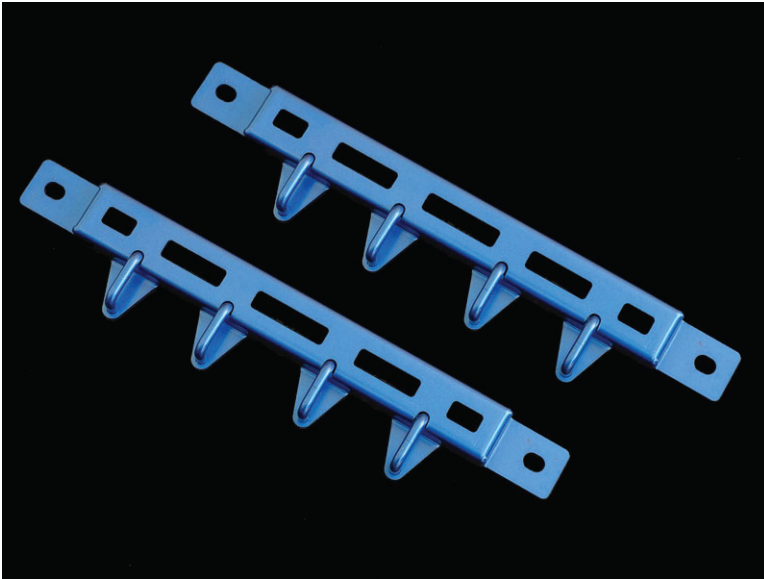

PROGRESSIVE EQUIPMENT®

CUSCO

NEW PARTS FOR FRS / BRZ / 86

POWER BRACE SEAT RAIL PLUS

965 492 SP - Driver & Passenger side set - \$227 MSRP

- It made cabine left right directional rigidly improvement, at same time, it contribute to improve chassis rigidly.

- Equipped anchors may be used for Lap belt mounts.

* Anchors are for Lap belt only. Do not use as sholder belt mount.

* Follow the seat belt manufactures user's manual for proper installation.

* Please check with racing sanctioning bodies for approval of using this device as Lap seat belt mounts.

- Installation time about 0.5hours (need E10 Torx)

Part number : 965 492 SP
MSRP : \$227.00
JAN code : 4996338048387
Made in Japan

CUSCO USA INC

16635 Gemini Lane, Huntington Beach, Ca 92647 - TEL : 714-907-0033 - Email : Info@cuscousainc.com