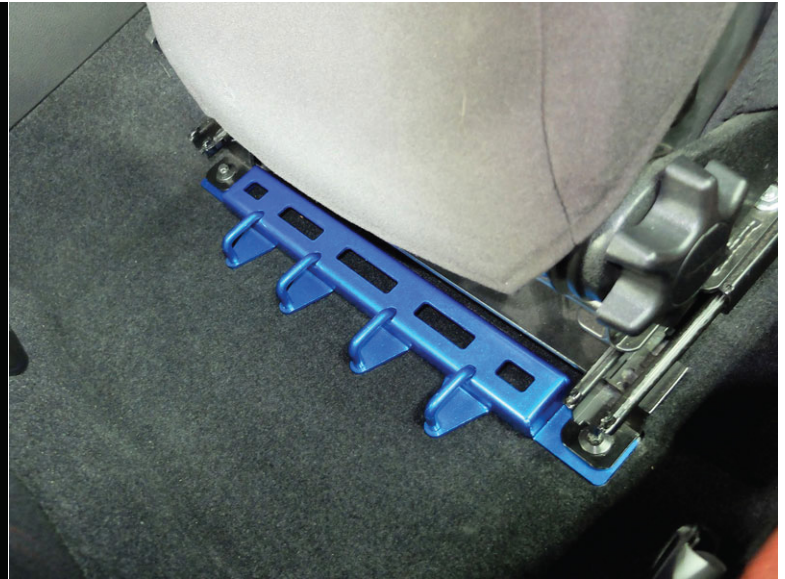

PROGRESSIVE EQUIPMENT®

CUSCO

NEW PARTS FOR FRS / BRZ / 86

POWER BRACE SEAT RAIL PLUS

965 492 SP - Driver & Passenger side set - \$227 MSRP

- It made cabine left right directional rigidly improvement, at same time, it contribute to improve chassis rigidly.

- Equipped anchors may be used for Lap belt mounts.

* Anchors are for Lap belt only. Do not use as sholder belt mount.

* Follow the seat belt manufactures user's manual for proper installation.

* Please check with racing sanctioning bodies for approval of using this device as Lap seat belt mounts.