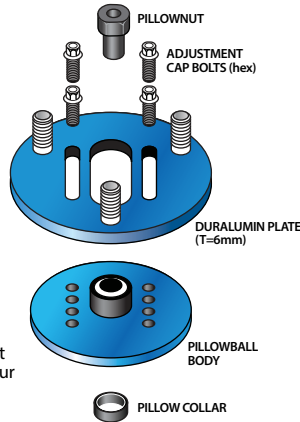

### Camber Adjustable Pillowball Upper Mount

- Enables camber adjustment on suspension coilovers. Correct wheel alignment irregularities or setup the suspension to your specific race setting.
- Quick steering feedback and rigid feel
- 6mm thick Duralumin 2017S plates (8mm on some vehicles)
- Pillow nut & collar caters to various suspension systems

### Fixed Camber Pillowball Upper Mount

- Can be mounted directly on top of spring via inner sheet
- Quick steering feedback and rigid feel
- 10mm thick Duralumin 2017S plates
- Pillow nut & collar caters to various suspension systems  
Special rally Gravel Spec avail with larger pillowball (MBWT18 & MBTW22)

\*1 : Increase ride height +15mm w/stock suspension \*2 : May interfere with fender liner over 20mm negative camber adjustment  
\*3 : Use with straight shape coil spring only

MODEL	F/R	PART #	CAMBER	Price	JAN CODE	NOTE
	FRONT	692 410 A	ADJUSTABLE	\$320	4996338692214	*4
	FRONT	692 440 CA	FIXED	\$360	4996338692221	*4 RALLY & DIRT RACE SPEC.
	FRONT	692 445 A	FIXED	\$467	4996338692245	*4 *5 GRAVEL RACE SPEC.
	REAR	965 421 A60	FIXED	\$320	4996338965394	*3 * FOR ID60 SPRING
	REAR	965 421 A65	FIXED	\$320	4996338965424	*3 * FOR ID65 SPRING
	REAR	965 421 A70	FIXED	\$32	4996338965332	*3 * FOR ID70 SPRING