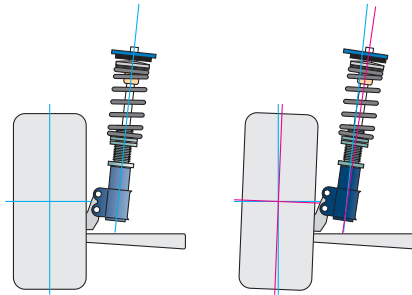

### Camber Adjustable Pillowball Upper Mount

- Enables camber adjustment on suspension coilovers. Correct wheel alignment irregularities or setup the suspension to your specific race setting.
- Quick steering feedback and rigid feel
- 6mm thick Duralumin 2017S plates (8mm on some vehicles)
- Pillow nut & collar caters to various suspension systems

### Fixed Camber Pillowball Upper Mount

- Can be mounted directly on top of spring via inner sheet
- Quick steering feedback and rigid feel
- 10mm thick Duralumin 2017S plates
- Pillow nut & collar caters to various suspension systems  
Special rally Gravel Spec avail with larger pillowball (MBWT18 & MBTW22)

### Adjusting Camber

Sliding the plate inward produces negative camber.  
Sliding the plate outward produces positive camber.