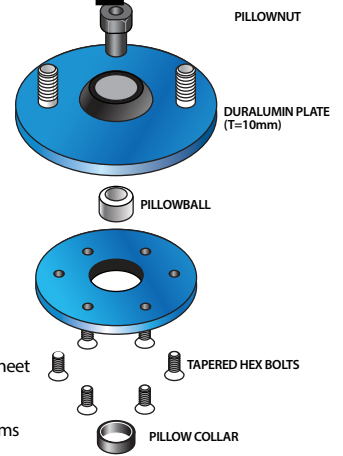

### Camber Adjustable Pillowball Upper Mount

- Enables camber adjustment on suspension coilovers. Correct wheel alignment irregularities or setup the suspension to your specific race setting.
- Quick steering feedback and rigid feel
- 6mm thick Duralumin 2017S plates (8mm on some vehicles)
- Pillow nut & collar caters to various suspension systems

### Fixed Camber Pillowball Upper Mount

- Can be mounted directly on top of spring via inner sheet
- Quick steering feedback and rigid feel
- 10mm thick Duralumin 2017S plates
- Pillow nut & collar caters to various suspension systems  
Special rally Gravel Spec avail with larger pillowball (MBWT18 & MBTW22)

### Adjusting Camber

Sliding the plate inward produces negative camber.  
Sliding the plate outward produces positive camber.