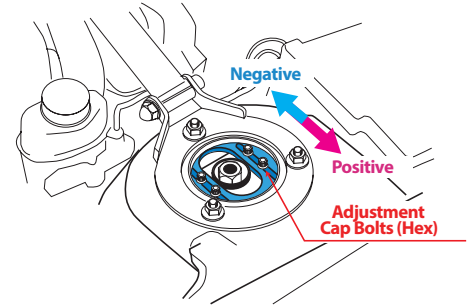

MODEL	F/R	PART #	CAMBER	Price	JAN CODE	NOTE
	FRONT	965 410 A	ADJUSTABLE	$320	4996338965219	*1 *2
	REAR	965 421 A60	FIXED	$320	4996338965394	*3 * FOR ID60 SPRING
	REAR	965 421 A65	FIXED	$320	4996338965424	*3 * FOR ID65 SPRING
	REAR	965 421 A70	FIXED	$320	4996338965332	*3 * FOR ID70 SPRING

*1 : Increase ride height +15mm w/stock suspension *2 : May interfere with fender liner over 20mm negative camber adjustment
*3 : Use with straight shape coil spring only

MODEL	F/R	PART #	CAMBER	Price	JAN CODE	NOTE
	FRONT	692 410 A	ADJUSTABLE	$320	4996338692214	*4
	FRONT	692 440 CA	FIXED	$360	4996338692221	*4 RALLY & DIRT RACE SPEC.
	FRONT	692 445 A	FIXED	$467	4996338692245	*4 *5 GRAVEL RACE SPEC.
	REAR	965 421 A60	FIXED	$320	4996338965394	*3 * FOR ID60 SPRING
	REAR	965 421 A65	FIXED	$320	4996338965424	*3 * FOR ID65 SPRING
	REAR	965 421 A70	FIXED	$32	4996338965332	*3 * FOR ID70 SPRING

*3 : Can be used with straight shape spring only *4 : Need to specify pillow collar & nut size to order.
*5 : Heavy Duty type Gravel pillow ball is available : Kit part # 00B 445 A22 : Price $574.00