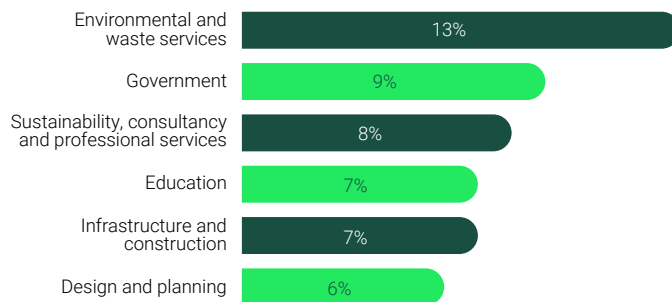

By collaborating with us, your organisation will:

- Be recognised as a national leader in the circular economy
- Increase visibility among business, government, academic and Circular Economy professionals
- Shape the conversation by contributing thought leadership and sponsored content
- Expand your network and access potential collaborators, investors, processors and end markets
- Build Australia's Circular Economy foundation by supporting the community and driving awareness

Our audience

The ACE Hub Portal engages a diverse, cross-sector community of professionals leading Australia's transition to a circular economy.

This is a high-impact network of changemakers – from practitioners to senior leaders – collaborating to drive circular solutions nationwide.

ROLES ACROSS THE NETWORK

(of those that responded)

TOP REPRESENTED INDUSTRIES

AUDIENCE DISTRIBUTION BY STATE

Portal Functionality

The ACE Hub Portal is powered by Hivebrite. Hivebrite is a community management platform designed to help organisations build, manage, and engage online communities. The key features of the Portal include: