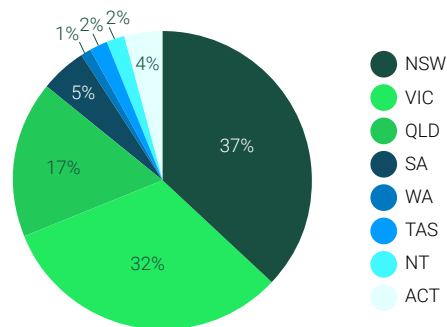

ROLES ACROSS THE NETWORK

(of those that responded)

TOP REPRESENTED INDUSTRIES

AUDIENCE DISTRIBUTION BY STATE

Portal Functionality

The ACE Hub Portal is powered by Hivebrite. Hivebrite is a community management platform designed to help organisations build, manage, and engage online communities. The key features of the Portal include: