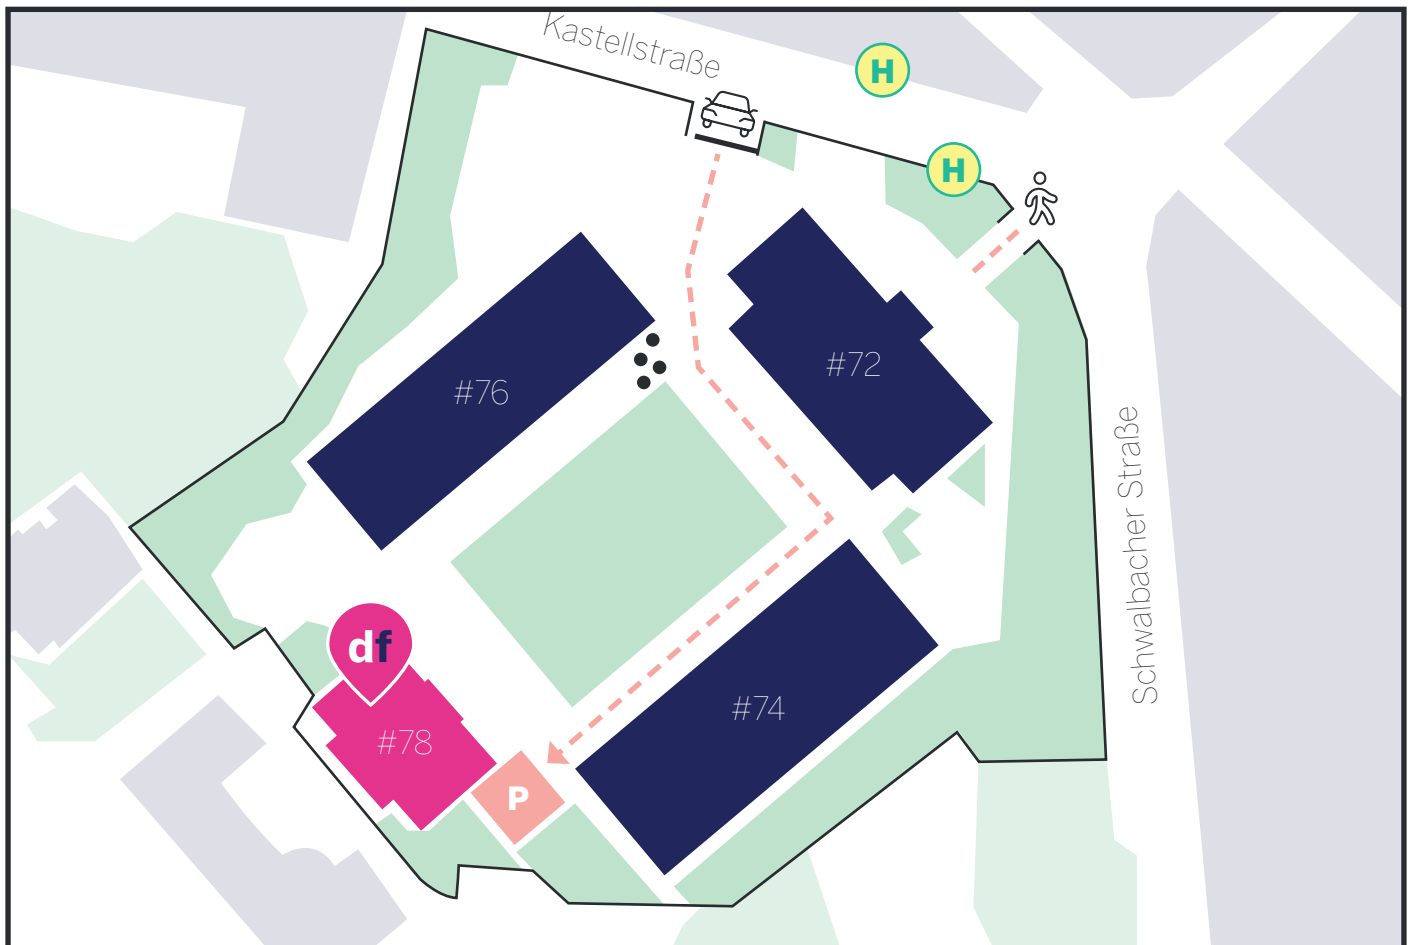

How to find us

Our office is located on the campus Alte Kliniken in Wiesbaden. Access by car is through the gate on Kastellstraße.

Please pass the lawn on the left hand side and continue to the rear building.

You will find parking spaces on the left side of the building.

If you are travelling by bus or on foot, please use the main entrance on the corner of Schwalbacher Straße and Kastellstraße.