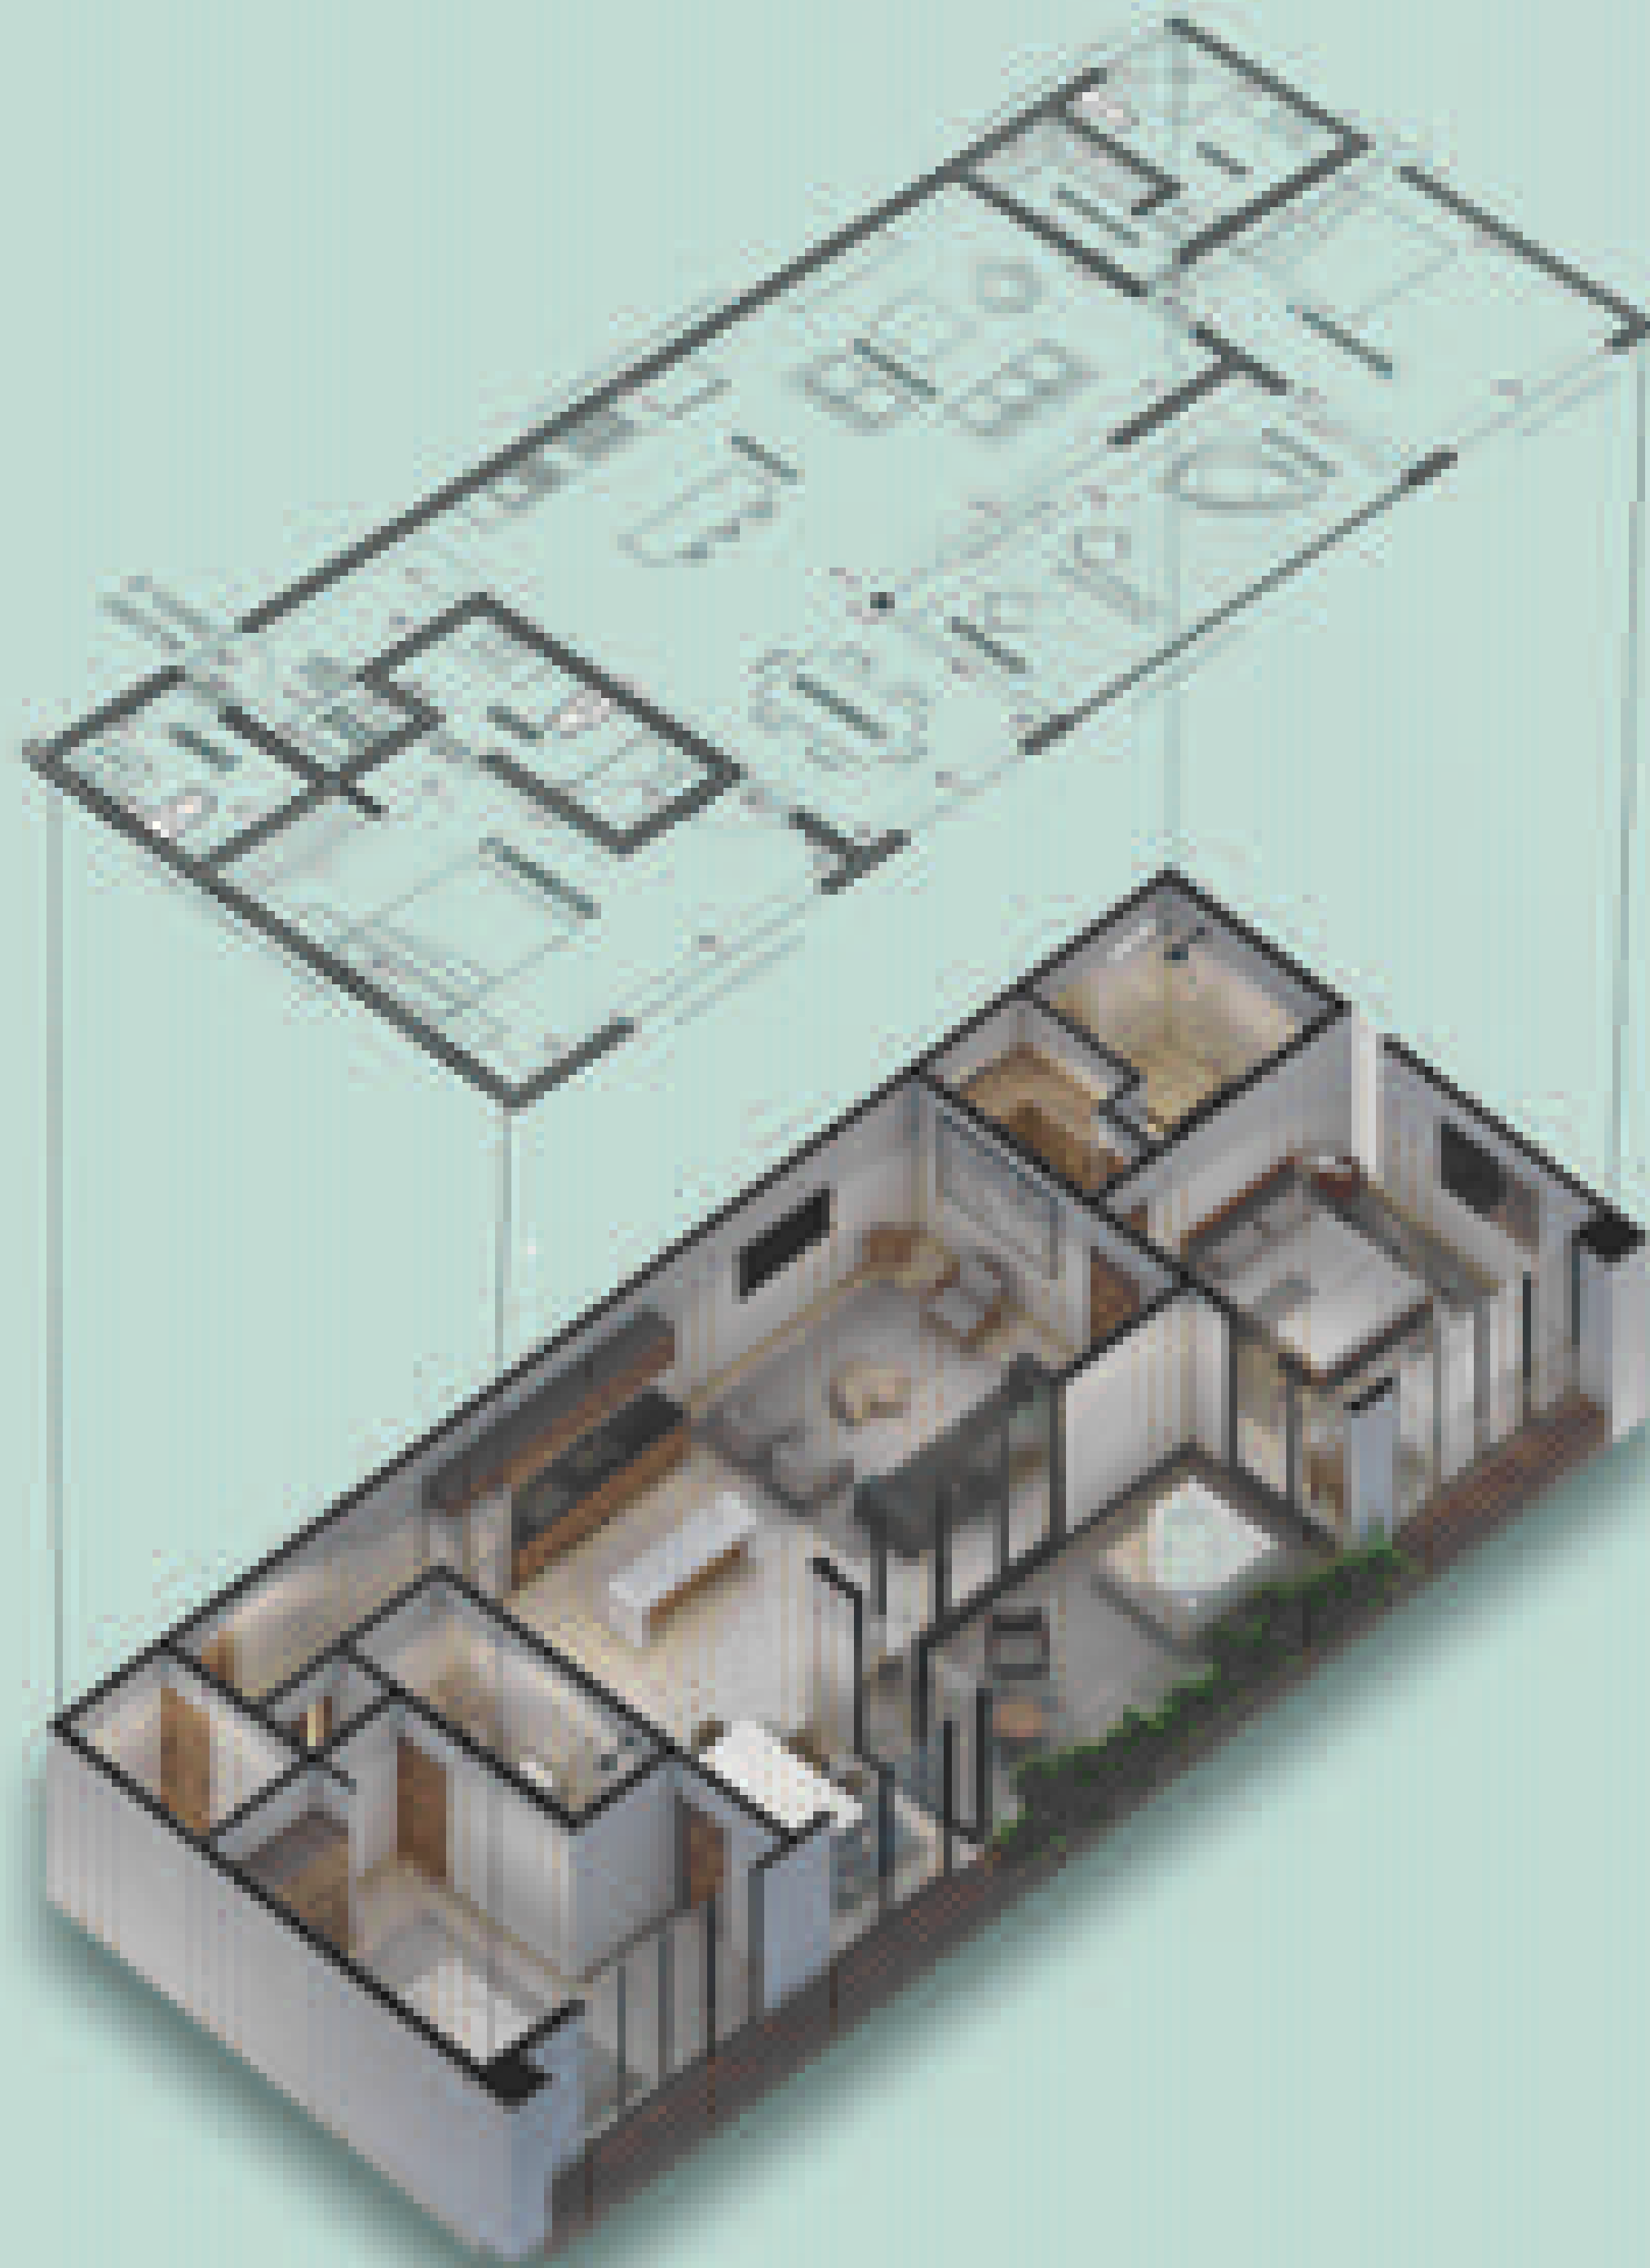

A tropical sunset scene with a sailboat on the water and a thatched roof in the foreground. The sky is a mix of orange, yellow, and blue, with the sun low on the horizon. The water is dark blue, and the thatched roof is in the upper right corner. The text "Follow the dream" is written in a cursive font across the middle of the image.

Follow the dream

ATHIMAR
COZUMEL LUXURY LIVING

FLOOR PLANS

ONE BEDROOM

Interior: 59.94 m²

Terrace: 9.60 m²

Total: 69.94 m²

1 BEDROOM, 1 BATHROOM,
LIVING ROOM, KITCHEN, DINING ROOM,
TERRACE AND SERVICE AREA.

TWO BEDROOM Apartment

Interior: 121.05 m²

Terrace: 16.42 m²

Total: 137.47 m²

2 BEDROOMS, 2 1/2 BATHROOMS,
LIVING ROOM, KITCHEN, DINING ROOM,
TERRACE AND SERVICE AREA

ALHILAL
COMMUNICATIONS

TWO BEDROOM Apartment

Interior: 101.57 m²

Terrace: 8.35 m²

Total: 109.92 m²

2 BEDROOMS, 2 BATHROOMS,
LIVING ROOM, KITCHEN, DINING ROOM,
TERRACE AND SERVICE AREA

AT HEDAR
LUXURY HOMES

TWO BEDROOM Apartment

Interior: 95.43 m²
Terrace: 11.78 m²