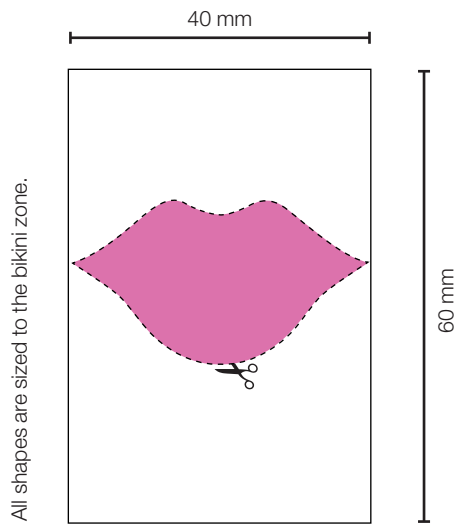

Silk·épil **Bikini Styler**

Unzip your creativity

Shapes - The Rebel

Important

- The appliance is not intended for use by children or persons with reduced physical, sensory or mental capabilities, unless they are supervised by a person responsible for their safety. Keep the appliance out of reach of children to ensure that they do not play with it.
- Batteries may leak if empty or not used for a long time. In order to protect you and the appliance, please remove batteries in a timely manner and avoid skin contact whilst handling leaking batteries.
- For hygienic reasons, do not share this appliance with other persons.
- Do not use the appliance on irritated or inflamed skin.
- Never use the appliance with a damaged cutting head.