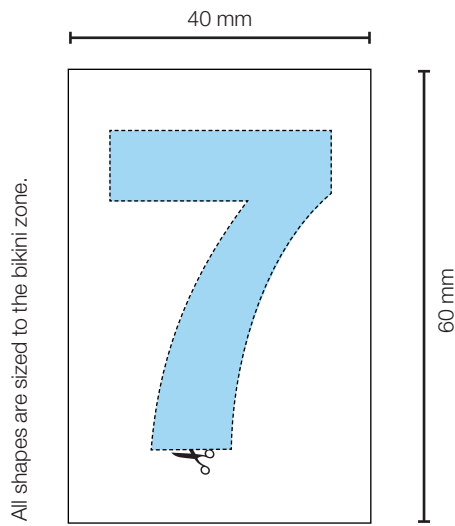

Silk-épil **Bikini Styler**

Unzip your creativity

Shapes - Numbers

Important

- The appliance is not intended for use by children or persons with reduced physical, sensory or mental capabilities, unless they are supervised by a person responsible for their safety. Keep the appliance out of reach of children to ensure that they do not play with it.
- Batteries may leak if empty or not used for a long time. In order to protect you and the appliance, please remove batteries in a timely manner and avoid skin contact whilst handling leaking batteries.
- For hygienic reasons, do not share this appliance with other persons.
- Do not use the appliance on irritated or inflamed skin.
- Never use the appliance with a damaged cutting head.