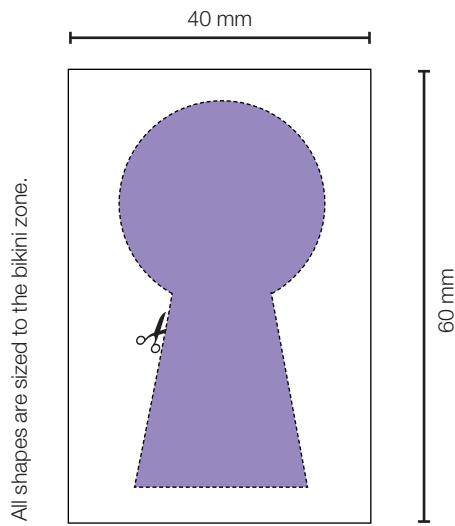

Silk·épil Bikini Styler

Unzip your creativity

Shapes - The Good Girl

Important

- The appliance is not intended for use by children or persons with reduced physical, sensory or mental capabilities, unless they are supervised by a person responsible for their safety. Keep the appliance out of reach of children to ensure that they do not play with it.
- Batteries may leak if empty or not used for a long time. In order to protect you and the appliance, please remove batteries in a timely manner and avoid skin contact whilst handling leaking batteries.
- For hygienic reasons, do not share this appliance with other persons.
- Do not use the appliance on irritated or inflamed skin.
- Never use the appliance with a damaged cutting head.