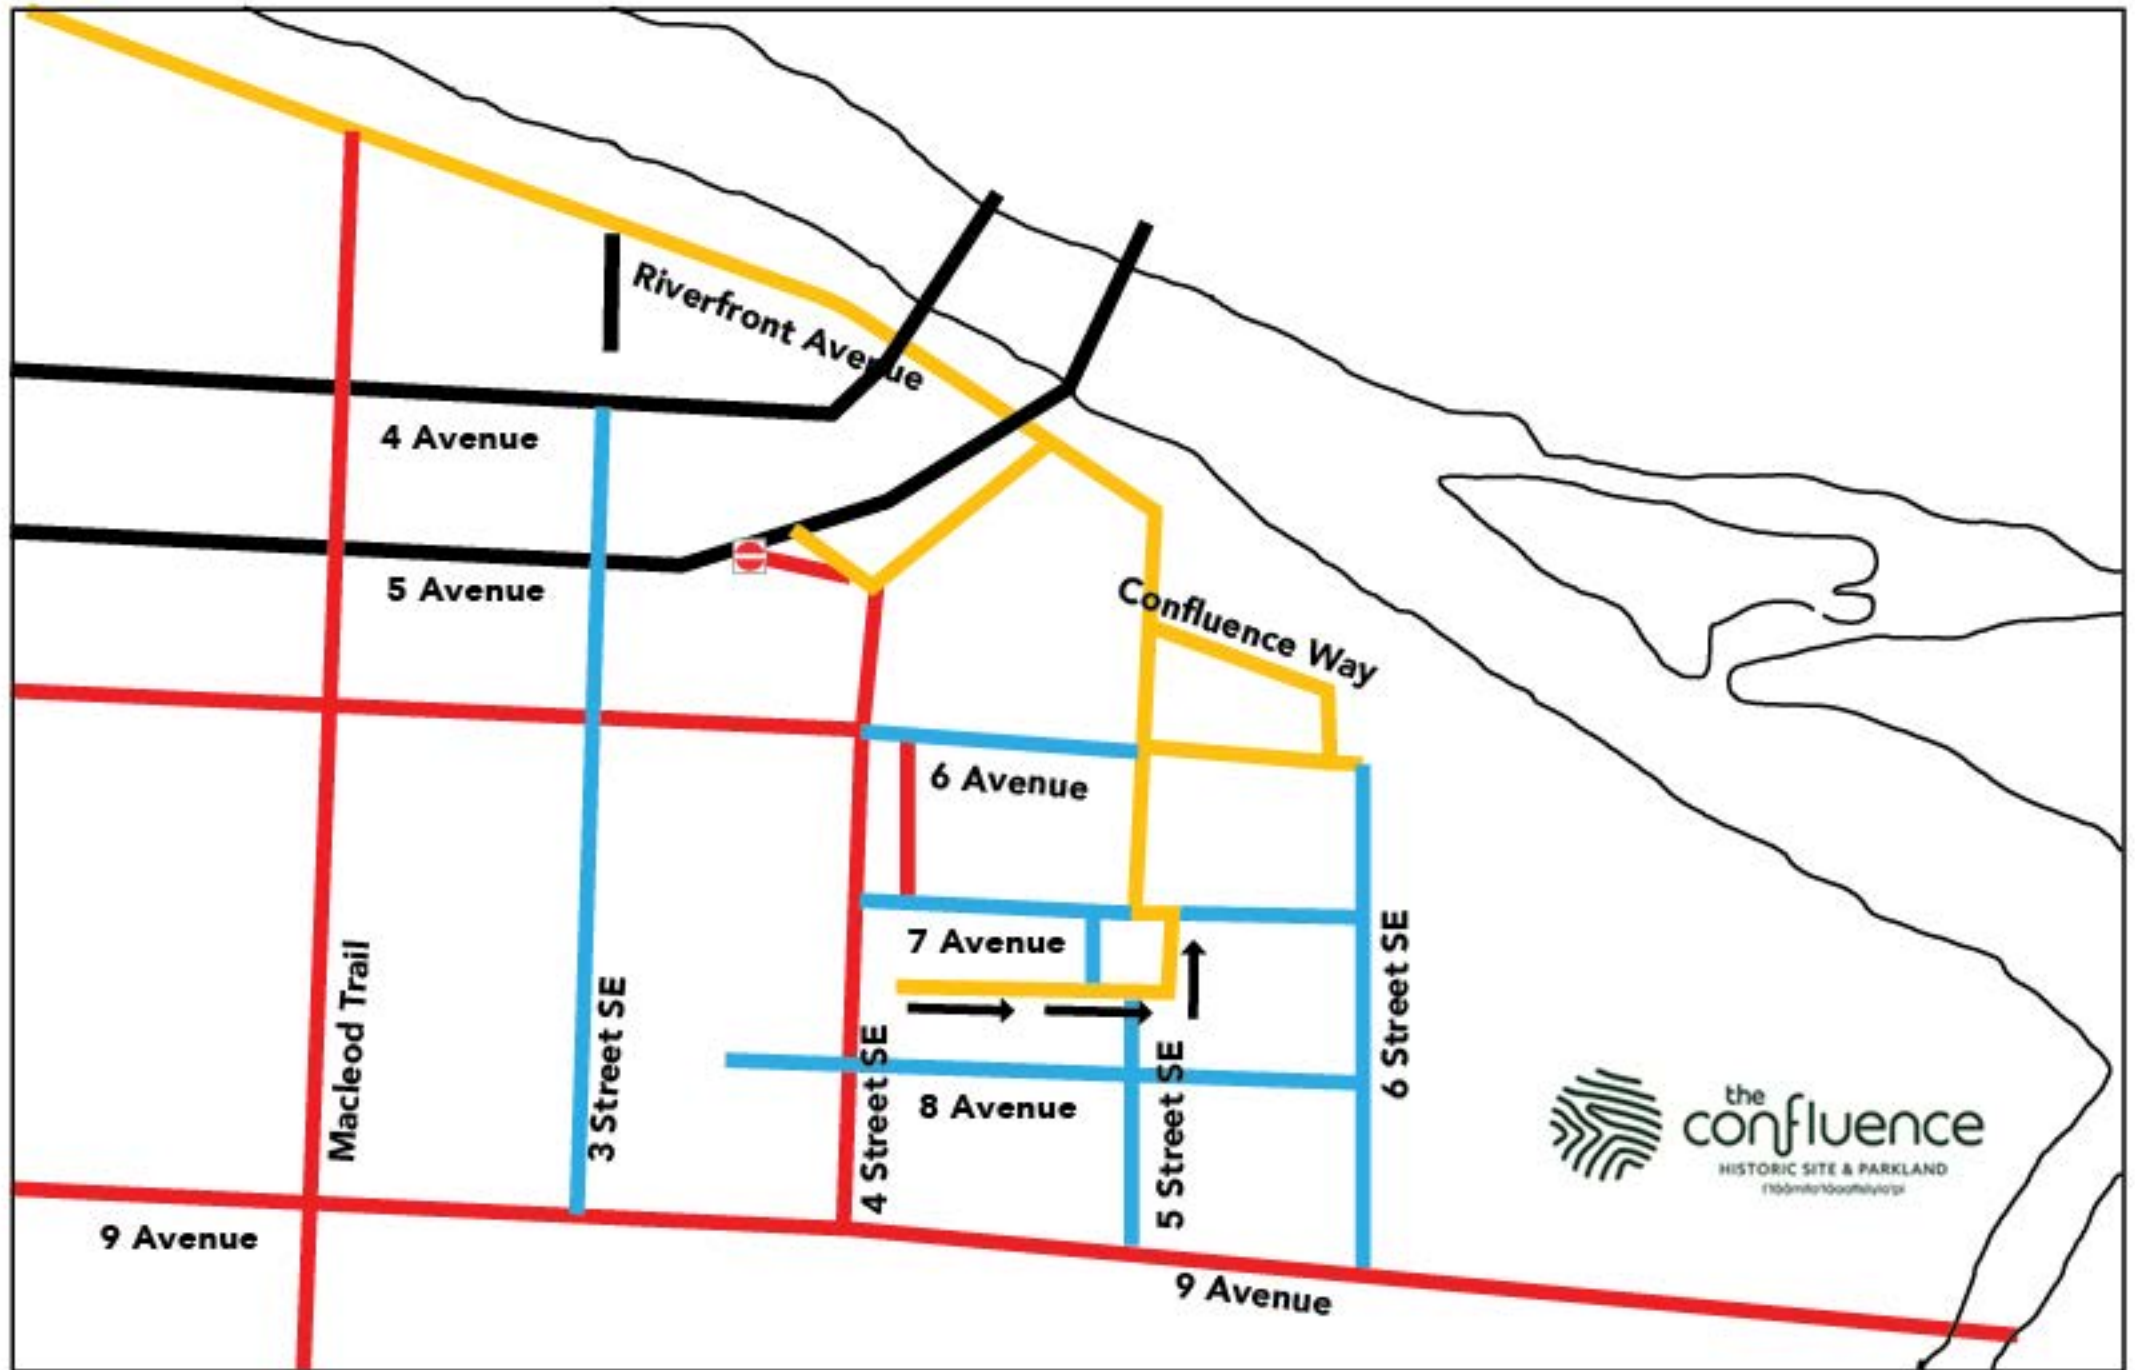

# East Village Parking Restrictions and Road Closures

Updated June 19, 2024

-  No parking effective 12:00pm Thursday July 4; local egress only, effective 6:00am July 5
-  No parking effective 12:00pm Thursday July 4; roads close at 6:00am Friday July 5
-  Roads closed at 7:30am Friday July 5

**There is no access into East Village after 7:30am of Friday July 5<sup>th</sup>**