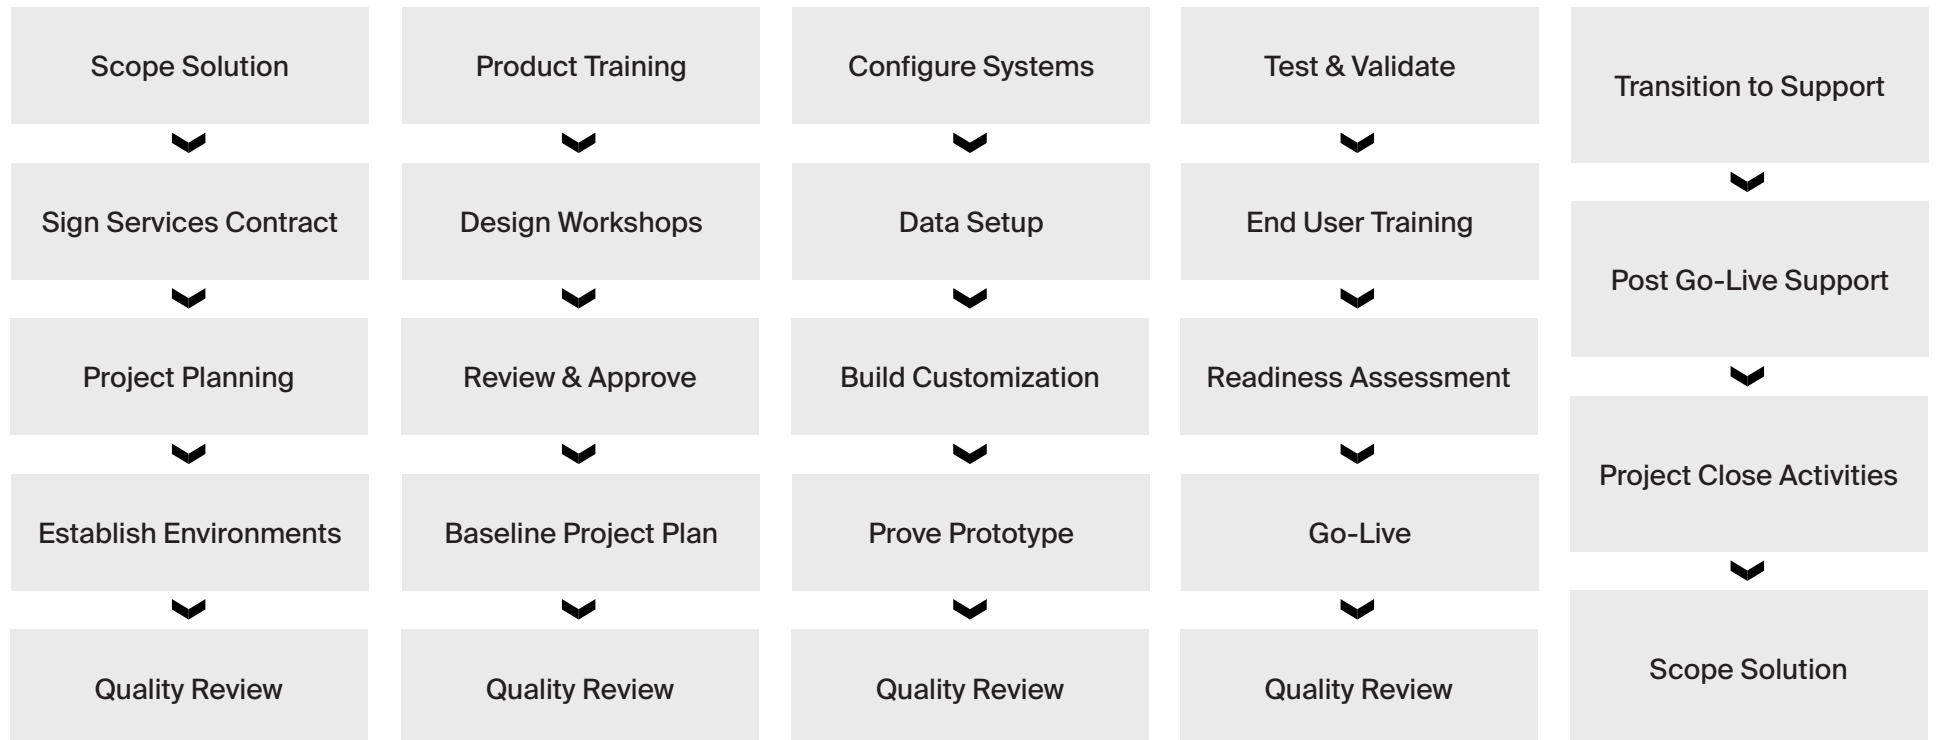

Project Manager