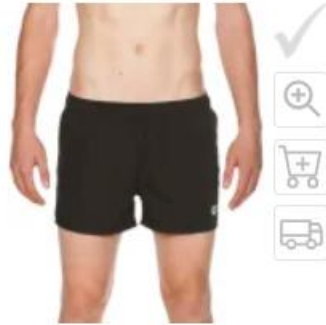

Fundamentals X Short
Black/White
1B322-51
SUMMIT GLOBAL Full Range

$15