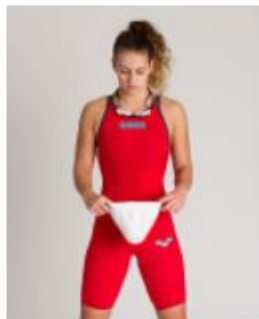

$438

W POWERSKIN CARBON AIR2 OPE...

Red

001128-45

SUMMIT GLOBAL Full Range