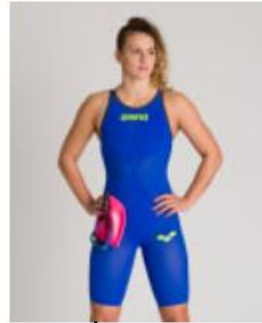

$438

W POWERSKIN CARBON AIR2 CLO...

Blue

001129-853

SUMMIT GLOBAL Full Range