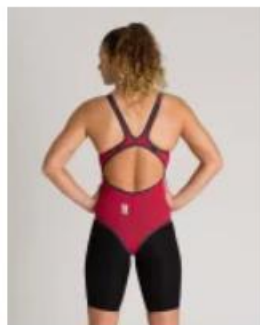

$215

W POWERSKIN CARBON DUO TOP

Red

002757-450

SUMMIT GLOBAL Full Range