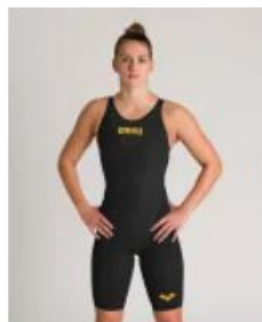

$558

W POWERSKIN CARBON GLIDE CL...

Black

003664-105

SUMMIT GLOBAL Full Range