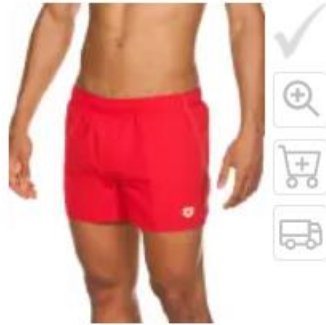

\$15

Fundamentals Arena Logo Jr Boxer
Martinica/Navy
000662-876
SUMMIT GLOBAL Full Range

\$15

Fundamentals Arena Logo Jr Boxer
Black/White
21-000662-501
SUMMIT GLOBAL Full Range

\$15

Fundamentals X Short
Red/White
1B322-41
SUMMIT GLOBAL Full Range