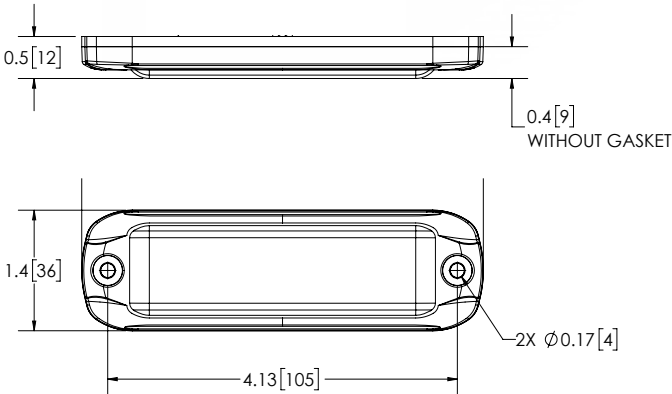

VOLTS   AMPS	12-24V   0.85A
DIM	1.4" H x 4.75" L x 0.4" D   36mm H x 121mm L x 9mm D
MOUNTING HOLE SPACING	4.13"   105mm
FLASH PATTERNS	69 (tri-color), 24 (quad-color)
CERTS	CLASS I (SAE J595) (excludes H), CA T13 (excludes H), CE, UKCA, R10, IP67, IP69K, RoHS, REACH
DETAILS	<ul style="list-style-type: none"> <li>Highly effective with high visibility materials: safety vests, traffic cones and signage</li> <li>Significantly enhances responder safety and roadside visibility</li> <li>Sleek, low-profile design that allow for easy installation in a variety of locations</li> <li>Sync-capable with XTP, Chase™, MR6, M180™, MICROPAK, CD5051 and CD9215</li> <li>Aluminum housing and polycarbonate lens</li> </ul>